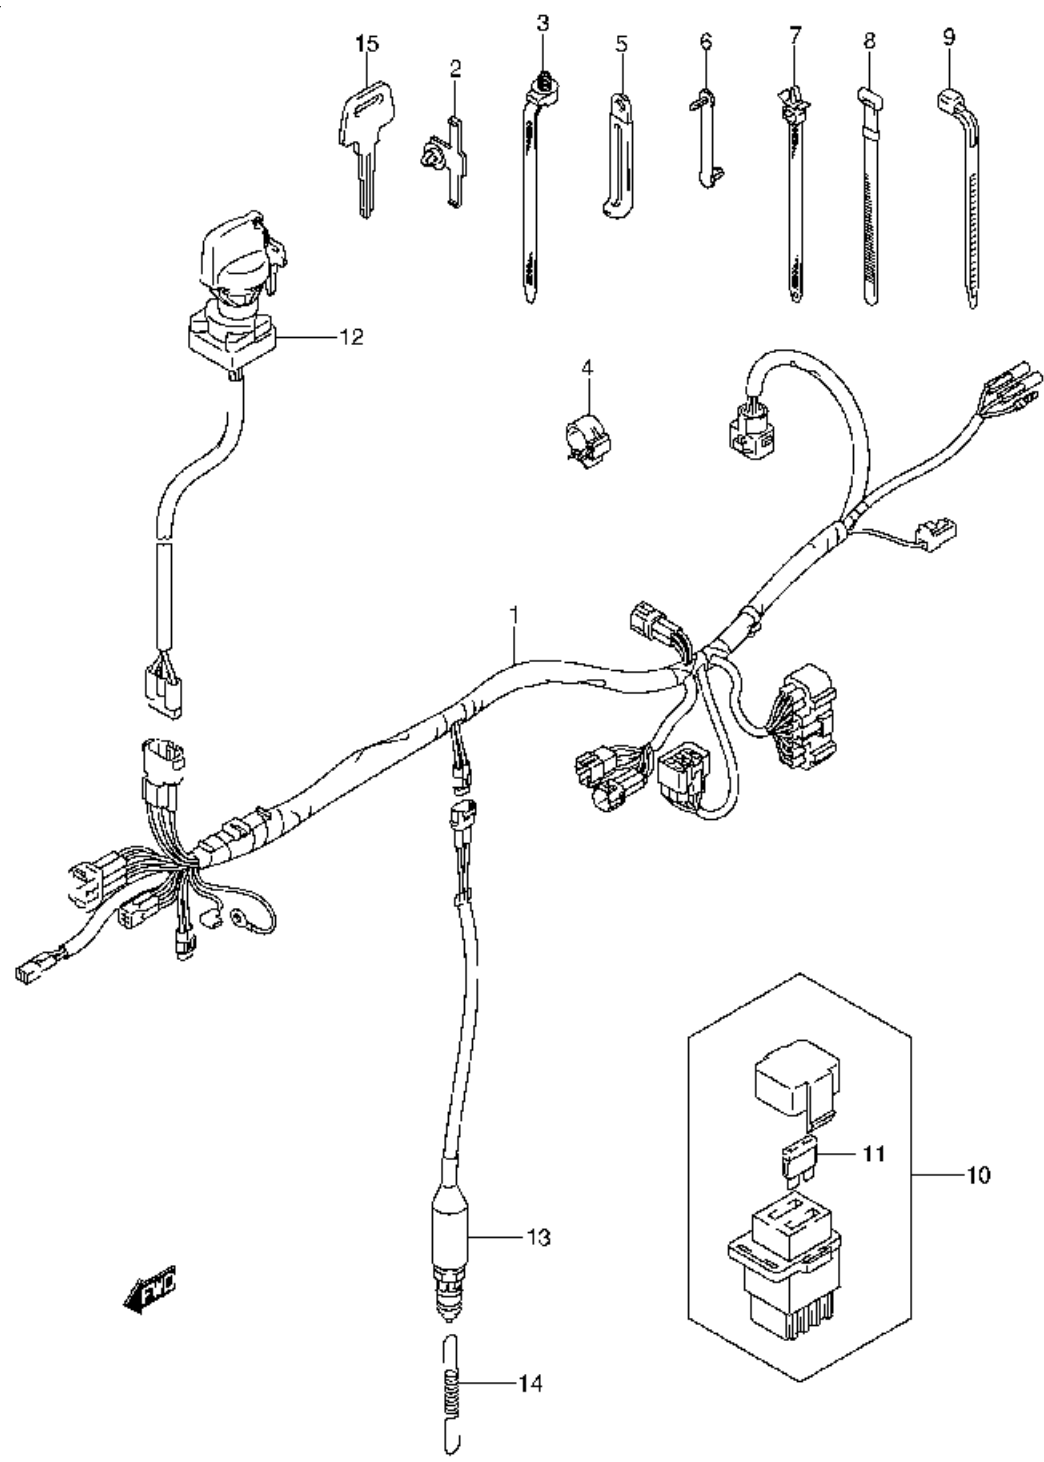

Ref No	Part No	Description
1	36610-07G10	Harness, Wiring
2	09407-05411	• . Clamp
3	09407-17403	• . Clamp
4	09403-20403	Clamp
5	09404-06435	Clamp (l:135)
6	09407-03401	Clamp (l:33)
7	09407-11402	Clamp (l:90)
8	09407-12402	Clamp (l:120)
9	09407-14403	Clamp (l:125)
10	36740-19B10	Box Assy, Cooling Fan Fuse
11	09481-10101	• . Fuse (10a)
12	37110-07G00	Switch Assy, Ignition
13	37740-07G00	Switch Assy, Stop Lamp
14	09443-06073	Spring
15	37146-19B00	Key, Blank (type:c)
15	37146-19B10	Key, Blank (type:d)
15	37146-19B20	Key, Blank (type:e)
15	37146-19B30	Key, Blank (type:f)