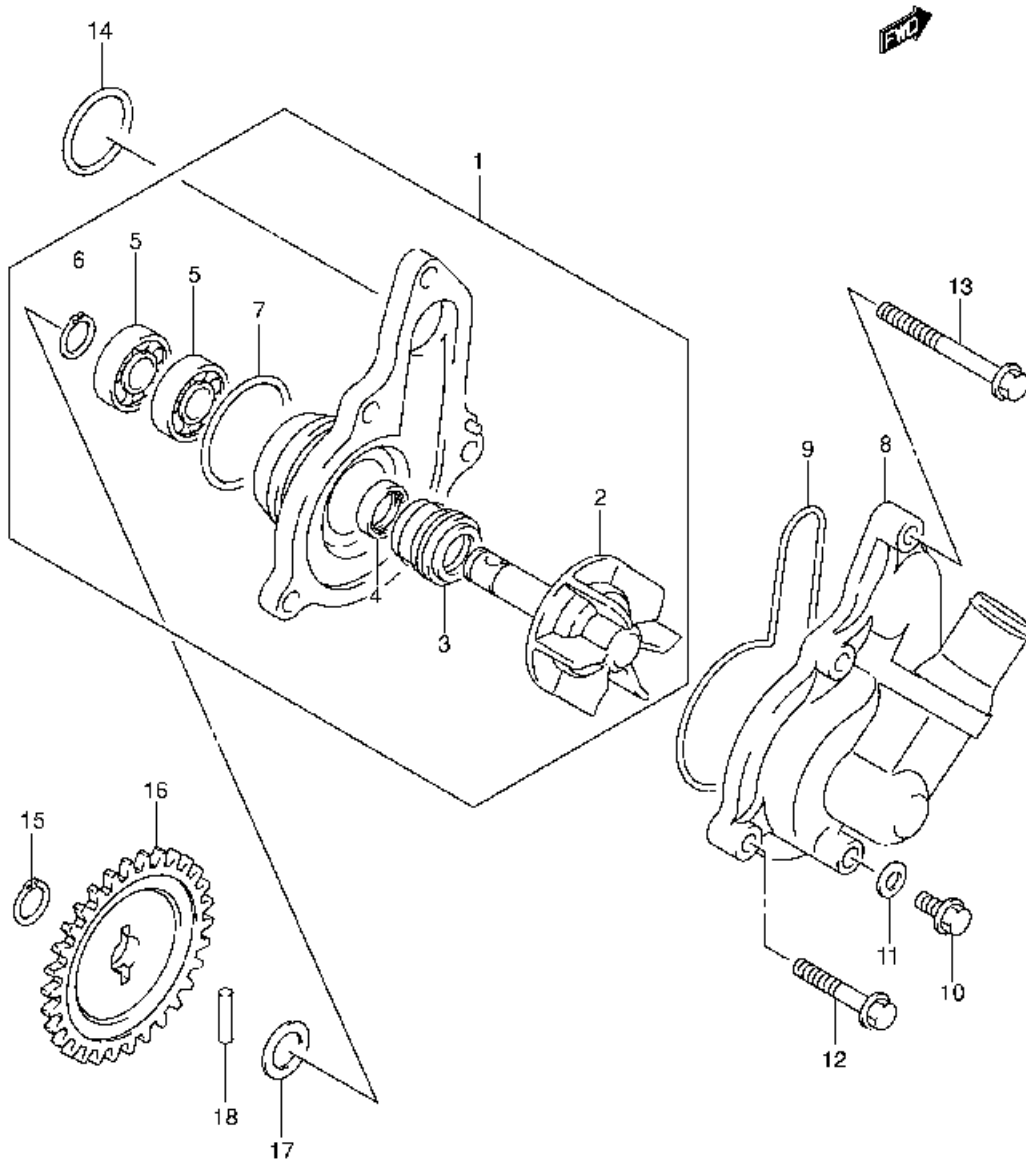

Ref No	Part No	Description
1	17400-29F00	Pump Assy, Water
2	17491-29F00	• Impeller/shaft
3	17470-02F10	• Seal, Mechanical
4	17419-29F00	• Oil Seal
5	08110-69000	• Bearing
6	08332-11086	• E Ring
7	17435-33400	• O Ring
8	17410-29F21	Case, Water Pump
9	17435-29F00	O Ring
10	01547-06103	Bolt, Drain
11	09168-06004	Gasket (6.2x11x1.2)
12	09103-06204	Bolt (6x30)
13	09103-06209	Bolt
14	09280-22001	O Ring (d:2.4,id:21.8)
15	08331-31106	Circlip
16	17461-29F00	Gear, Water Pump Driven
17	09181-10158	Washer
18	09261-04001	Pin