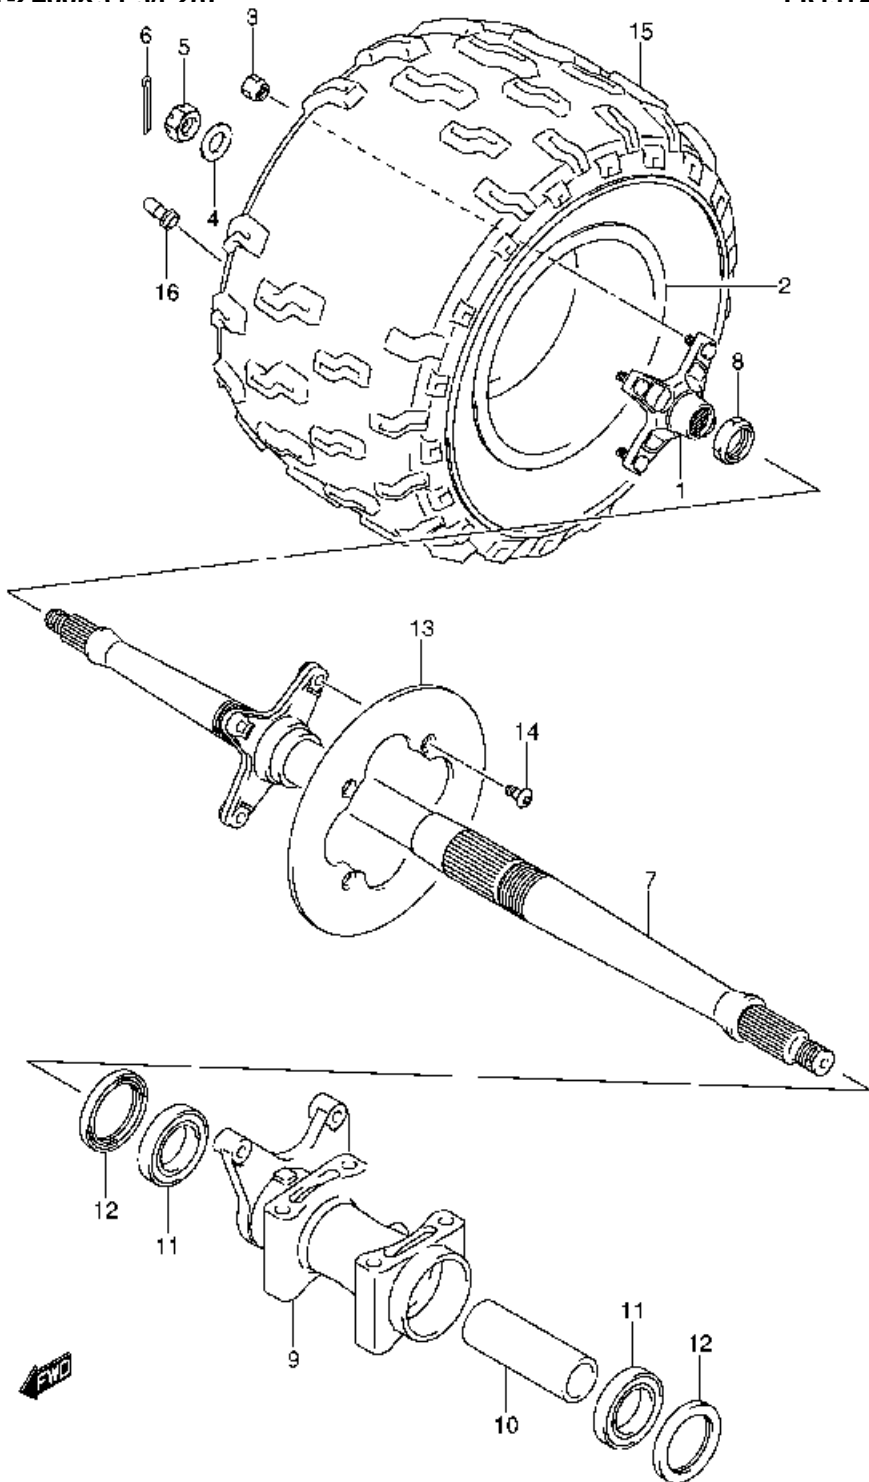

Ref No	Part No	Description
1	64110-07G00-YU8	Hub, Rear Wheel (gray)
2	65310-07G00	Rim, Rear Wheel (9x8.0at)
3	09140-10021	Nut
4	09164-20002	Washer
5	09141-20002	Nut, Hub
6	04111-40408	Cotter Pin
7	64710-07G10	Axle, Rear
8	64871-07G00	Nut, Rear Axle Rh
9	64715-07G10	Housing, Rr Axle Bearing
10	64731-07G00	Spacer, Rr Axle Bearing
11	08123-60087	Bearing, Rear Axle
12	09283-50006	Seal, Rr Axle Bearing Dust
13	69211-07G00	Disc, Rear Brake
14	09106-08160	Bolt, Disc
15	65110-07G00	Tire, Rear
16	43130-24A00	Valve Assy, Wheel Rim (tr412)