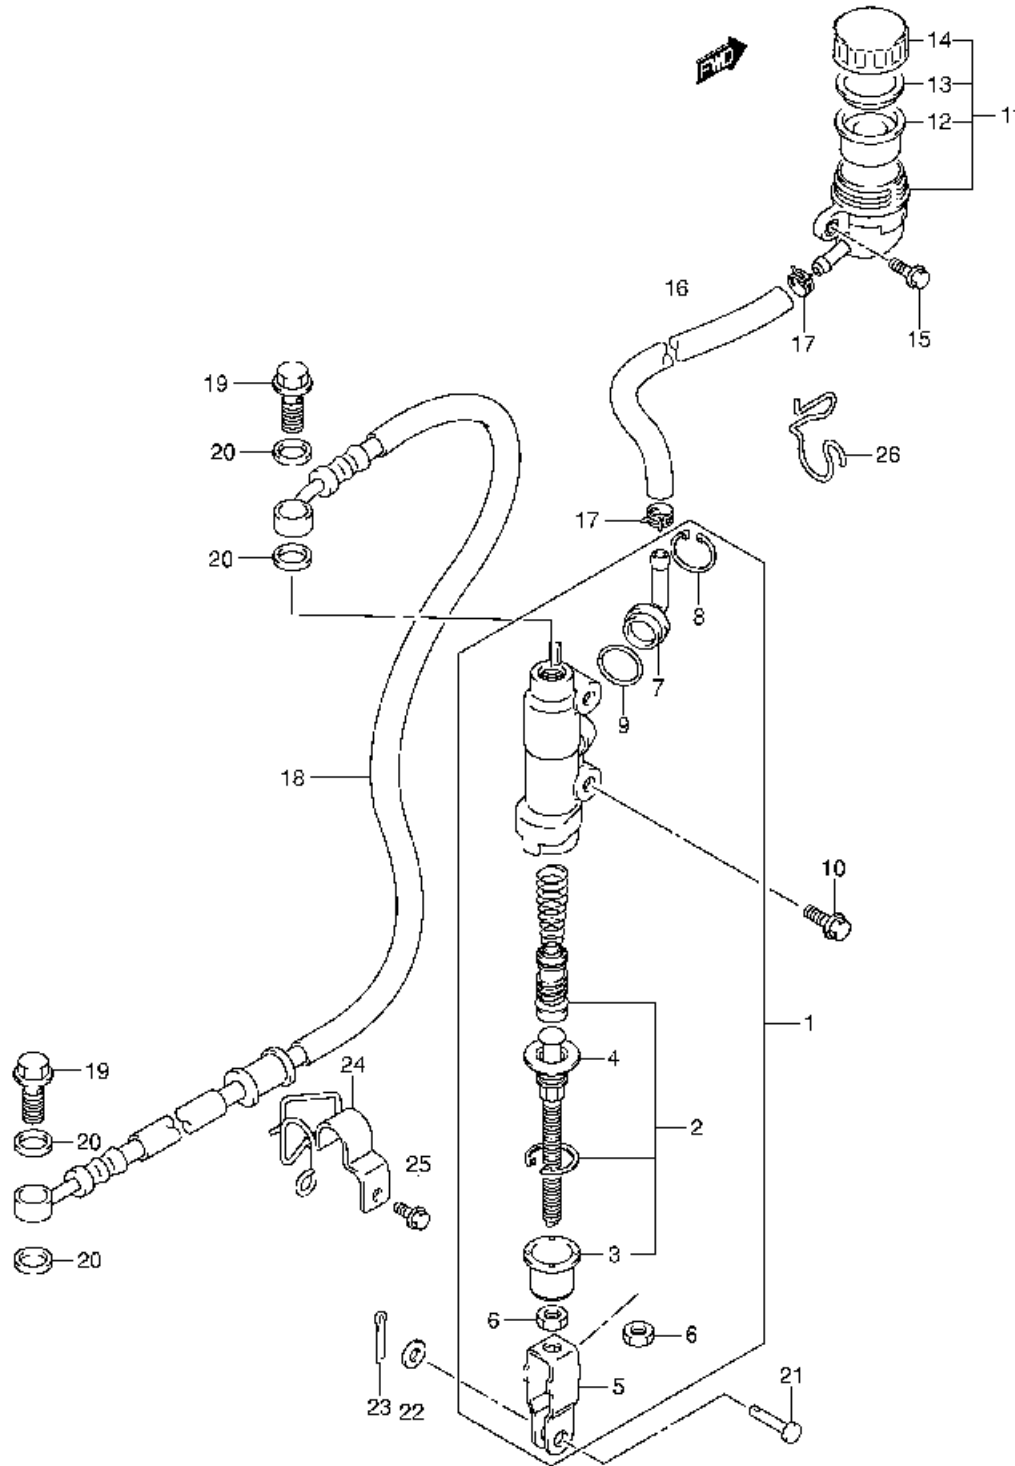

Ref No	Part No	Description
1	69600-07G00	Cylinder Assy, Rear Master
2	69600-34820	• Piston/cup Set
3	69691-00A00	• • Boot
4	69670-07G00	• Rod, Push
5	69692-07G00	• Yoke
6	69693-05A00	• Nut
7	69672-00B20	• Connector
8	69674-00B20	• Circlip
9	69686-34200	• O Ring
10	09103-06202	Bolt
11	69740-03D00	Tank Assy, Rear Reservoir
12	69667-00B20	• Diaphragm
13	69668-00B20	• Plate
14	69669-03D00	• Cap
15	01547-06123	Bolt
16	69730-07G00	Hose, Rear Reservoir Tank
17	09401-12404	Clip
18	69480-07G00	Hose, Rear Brake
19	09360-10042	Bolt, Union, 10x1.25x22
20	09161-10009	Washer, 10x15x1.5
21	09200-08048	Pin
22	09160-08119	Washer
23	04111-20158	Pin, Cotter
24	69260-07G00	Clamp, Rr Brake Hose
25	01547-06103	Bolt
26	69738-07G00	Guide, Rr Rsvr Tank Hose