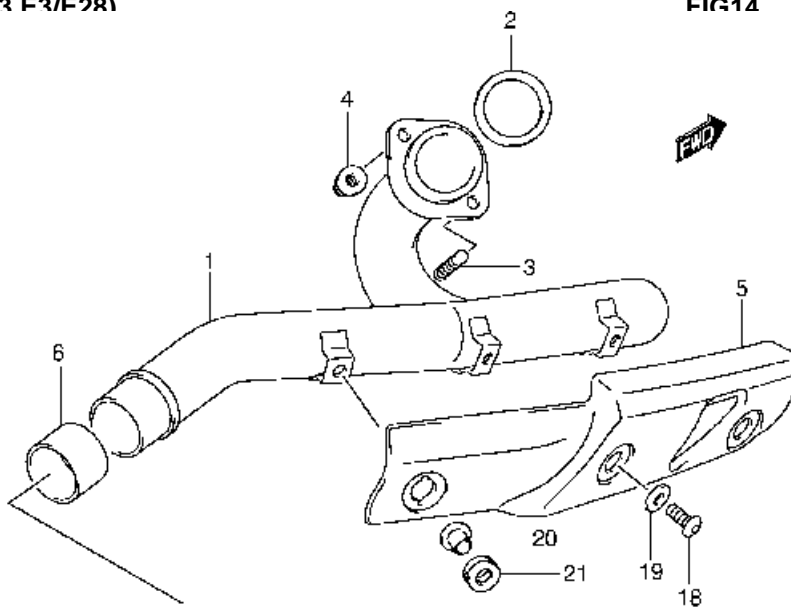

Ref No	Part No	Description
1	14150-07G00	Pipe, Exhaust
2	14181-29E02	Gasket, Exhaust Pipe
3	01421-08253	Stud Bolt
4	08319-31083	Nut
5	14180-07G00	Cover, Exhaust Pipe
6	14771-07G00	Connector, Muffler
7	14310-07G10	Body, Muffler
8	14459-07G00	. . Clamp
9	07120-08403	. . Bolt
10	14424-07G01	. . Spacer
11	14773-29F00	. . Gasket
12	14850-07G10	. . Arrester
13	09106-06076	. . Bolt
14	09160-08503	Washer
15	09180-08152	Spacer
16	09320-12071	Cushion
17	07120-08403	Bolt
18	09139-06109	Screw, Exhaust Pipe Cover
19	14184-07G00	Washer, Exhaust Pipe Cover
20	14185-07G00	Spacer, Exhaust Pipe Cover
21	09320-08069	Cushion, Exhaust Pipe Cover