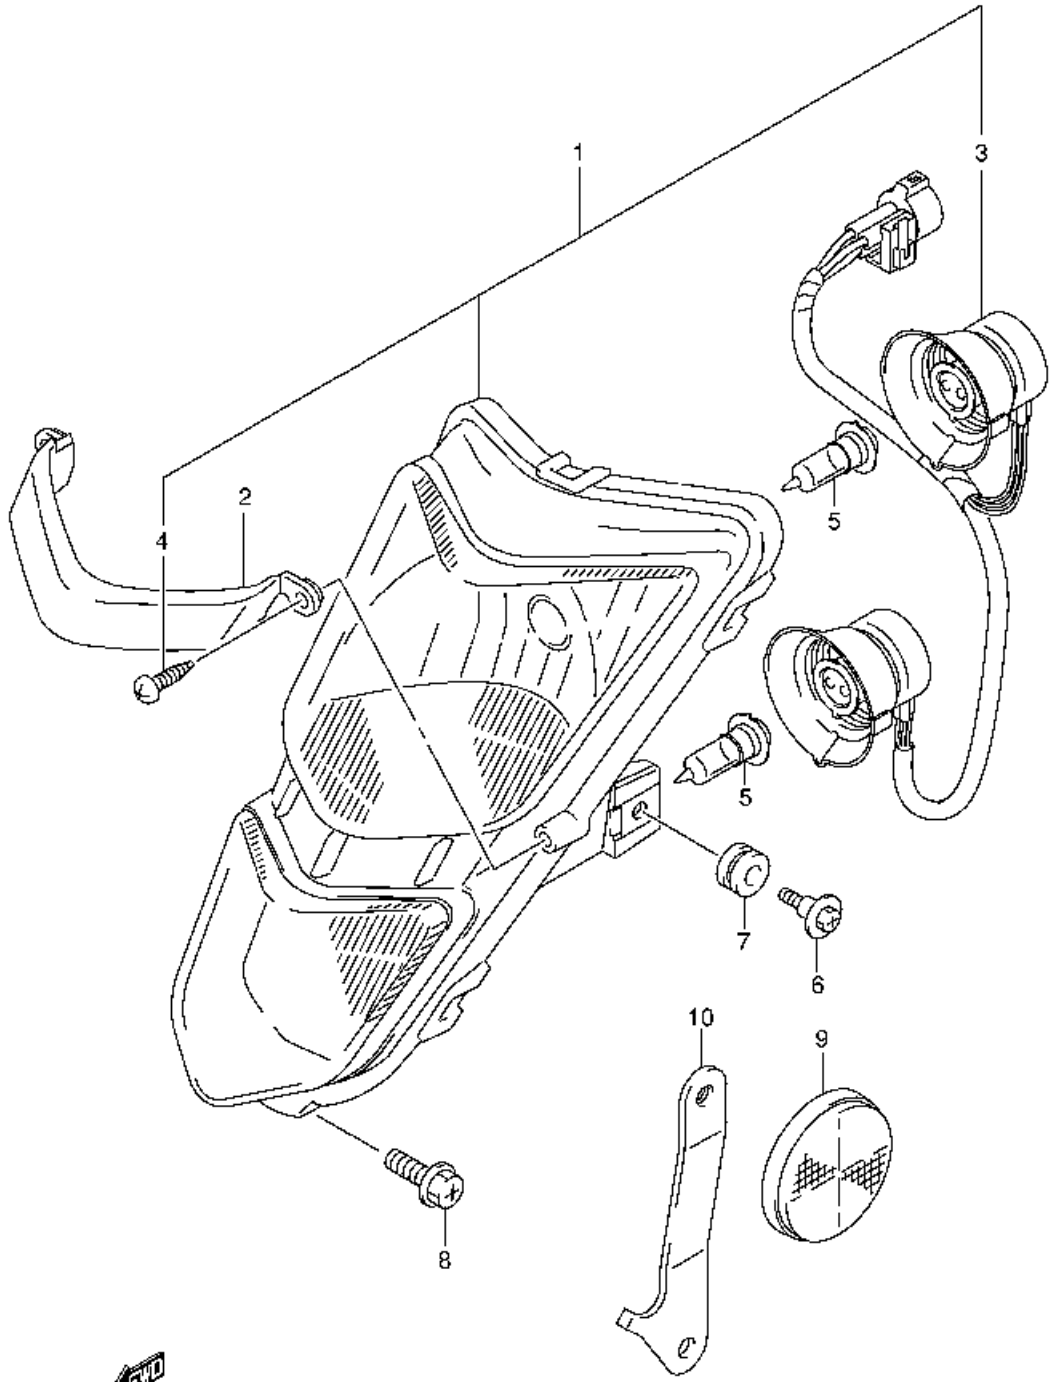

Ref No	Part No	Description
1	35100-07G00-YU1	Headlamp Assy (yellow)
1	35100-07G00-30H	Headlamp Assy (white)
2	35143-07G00-YU1	. . Molding (yellow)
2	35143-07G00-30H	. . Molding (white)
3	35171-07G00	. . Socket/cord Assy
4	03511-04123	. . Screw
5	09471-12097	Bulb (14v30/30w)
6	09139-06118	Screw, Headlamp
7	09320-10501	Cushion
8	02162-06163	Bolt, Headlamp Adjust
9	35950-14A00	Reflex Reflector Assy, Fr
10	35956-07G01	Bracket, Fr Side Rh
10	35957-07G01	Bracket, Fr Side Lh