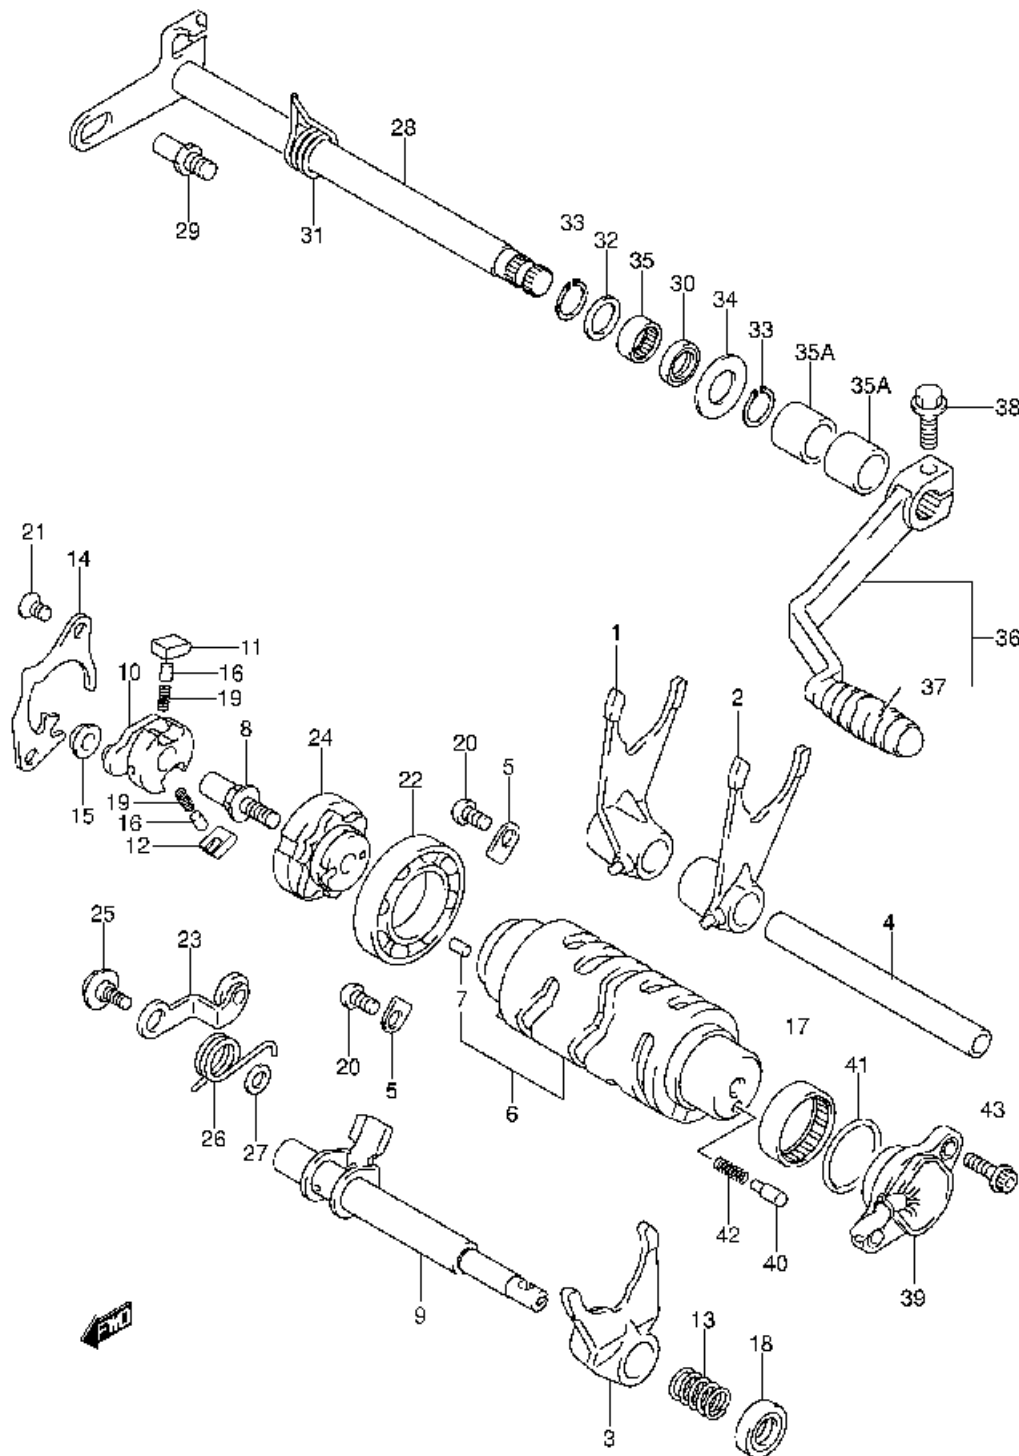

GEAR SHIFTING

Ref No	Part No	Description
1	25211-07G00	Fork, Gear Shift No.1
2	25221-07G00	Fork, Gear Shift No.2
3	25231-07G00	Fork, Gear Shift No.3
4	25411-07G00	Shaft, Gear Fork No.1
5	24741-21A00	Retainer, Shift Cam Brg
6	25310-07G00	Cam, Gear Shift
7	04221-04089	• . Pin, Shift Cam
8	25313-27C02	Pin, Shift
9	25320-07G00	Shaft, Reverse Lock
10	25322-36E00	Shifter, Gear Shift Cam
11	25323-34201	Pawl, Gear Shift No.1
12	25324-34201	Pawl, Gear Shift No.2
13	25328-07G00	Spring, Reverse Lock
14	25331-37E10	Lifter, Gear Shift Pawl
15	09180-07014	Roller, Gear Cam Shifter
16	09261-05003	Pin, Shift Pole (5x8)
17	09263-25018	Bearing, Shift Cam Lh
18	09283-10010	Seal, Reverse Lock
19	09440-04003	Spring, Shift Pawl Return
20	09125-06110	Screw, Shift Cam Brg
21	09126-06011	Screw, Shift Pawl Lifter
22	08113-69050	Bearing, Shift Cam Rh
23	25350-07G00	Stopper, Shift Cam
24	25381-36E11	Plate, Shift Cam Stopper
25	09111-06041	Bolt, Cam Stopper Arm
26	25355-07G00	Spring, Shift Cam
27	08211-06121	Washer, Shift Cam
28	25510-07G00	Shaft, Gear Shift
29	25671-38B00	Stopper, Gear Shift Arm
30	09283-14006	Seal, Shift Shaft Oil
31	09444-20006	Spring, Shift Shaft Return
32	09181-14139	Washer, Gear Shaft
33	08331-31146	Circlip, Gear Shaft
34	09160-14046	Washer, Gear Shift Lh
35	09263-14027	Bearing, Gear Shaft (14x20x12)
35a	09180-14016	Spacer (14x20x17.5)
36	25600-07G01	Lever Assy, Gear Shift
37	25652-16500	• . Rubber, Gear Pedal
38	01550-06203	Bolt, Gear Shift
39	37720-07G00	Base Assy, Gear Shift Term
40	09209-05011	Contact
41	09280-26005	O Ring (d:2.4,id:26.2)
42	09440-04010	Spring
43	07120-05163	Bolt