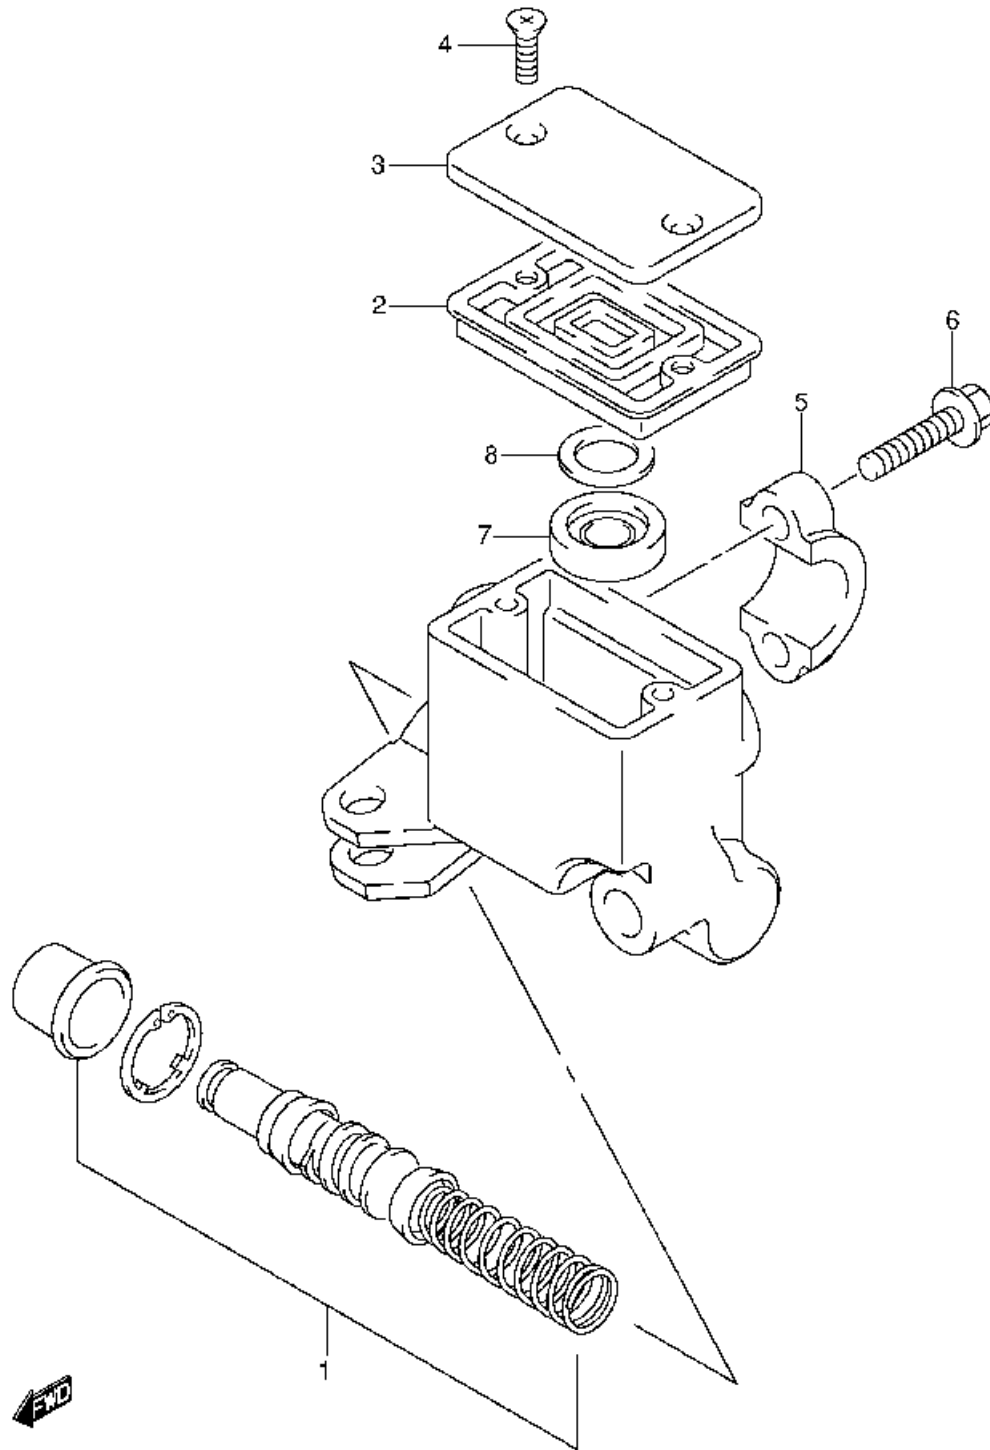

Ref No	Part No	Description
1	59600-31D00	Cylinder Assy, Front Master
1	59600-04810	. . Piston/cup Set
2	59667-44B00	. . Diaphragm
3	69669-24A01	. . Cap
4	69689-49300	. . Screw, Cap
5	59671-36500	. . Holder
6	59675-19C00	. . Bolt
7	59748-15400	. . Separator
8	59749-15400	. . Plate