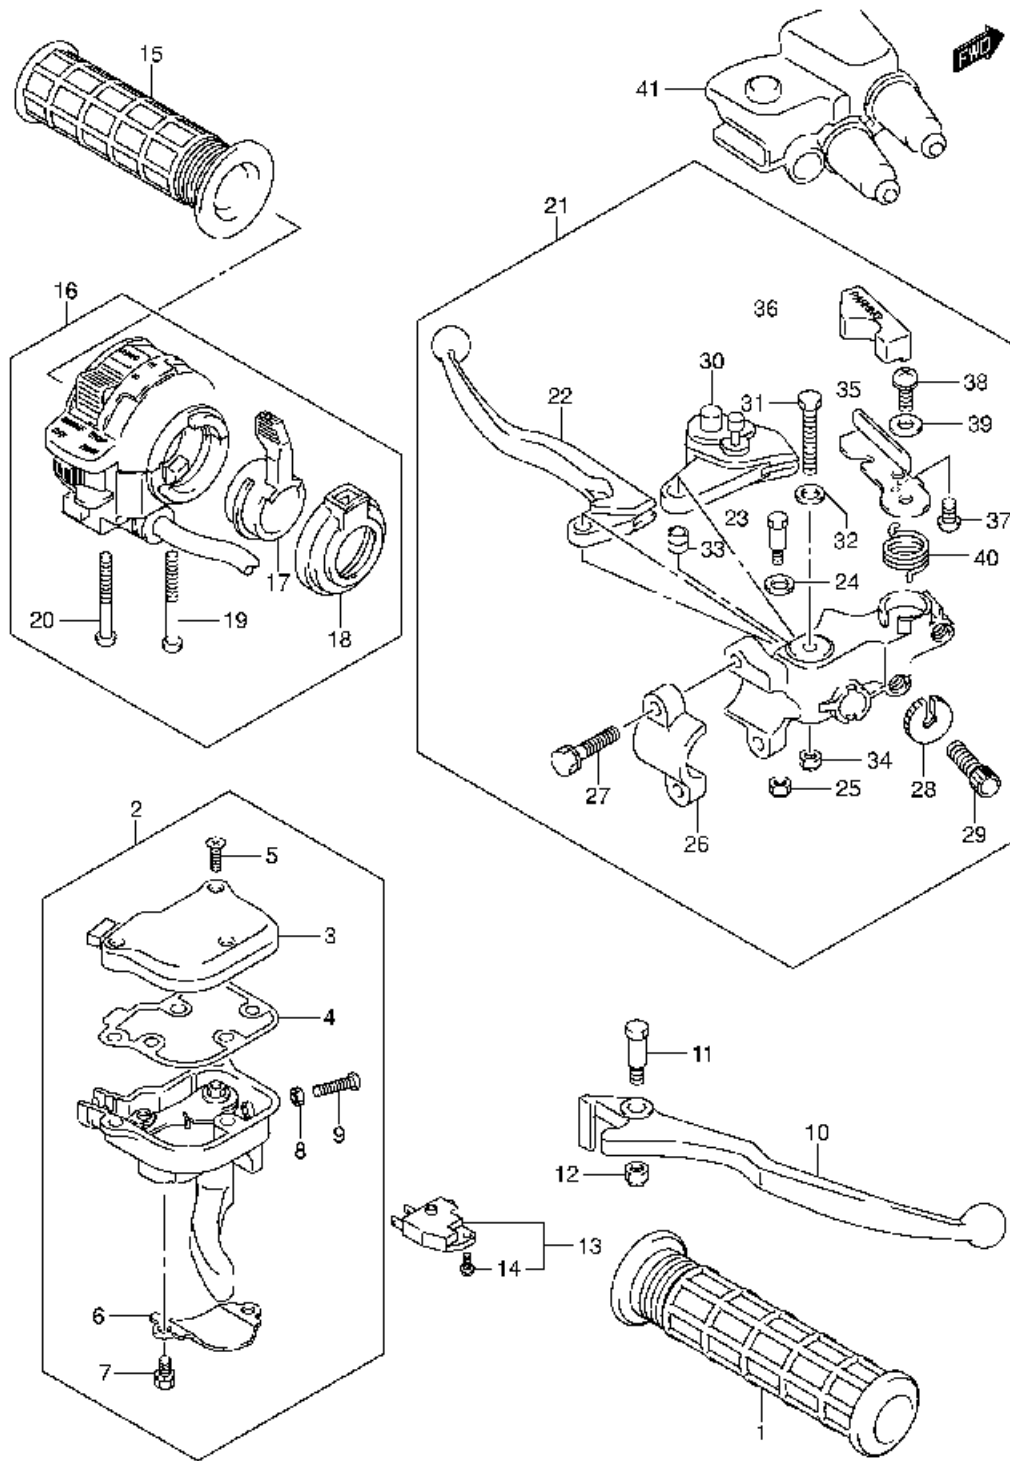

HANDLE LEVER (MODEL K3)

Ref No	Part No	Description
1	57211-22A01-291	Grip (black)
2	57100-07G00	Case Assy, Throttle
3	57121-07G00	. . Cap
4	57157-07G00	. . Gasket
5	57128-07G00	. . Screw
6	57126-07G00	. . Holder
7	57127-07G00	. . Bolt
8	08310-00053	. . Nut
9	02112-05203	. . Screw
10	57421-39D20	Lever, Front Brake
11	57431-04F00	Bolt, Pivot
12	57433-09F00	Nut
13	57460-17C00	Switch Assy, Stop
14	57465-17C00	. . Screw
15	57211-22A01-291	Grip (black)
16	37400-07G00	Switch Assy, Handle Lh
17	37571-19B01	. . Lever, Choke
18	37576-19B01	. . Cover, Choke
19	02112-05457	. . Screw
20	02112-05407	. . Screw
21	57500-07G00	Lever Set, Clutch
22	57621-07G00	. . Lever
23	57513-07G00	. . Bolt, Pivot
24	57432-07G00	. . Washer
25	08319-21063	. . Nut
26	57512-07G00	. . Holder
27	01547-06203	. . Bolt
28	57442-07G00	. . Nut, Adjuster
29	57441-45C00	. . Bolt, Adjuster
30	57800-07850	. . Lock Set, Parking Lock
31	57431-07G00	. . Bolt, Parking Lock
32	57433-07G00	. . Washer
33	57623-07G00	. . Spacer
34	08319-21063	. . Nut
35	57700-07850	. . Knob Set, Parking
36	57619-07G00	. . Screw, Parking Plate
37	57618-07G00	. . Washer
38	57624-07G00	. . Spring, Return
39	57541-07G00	Cover, Lever