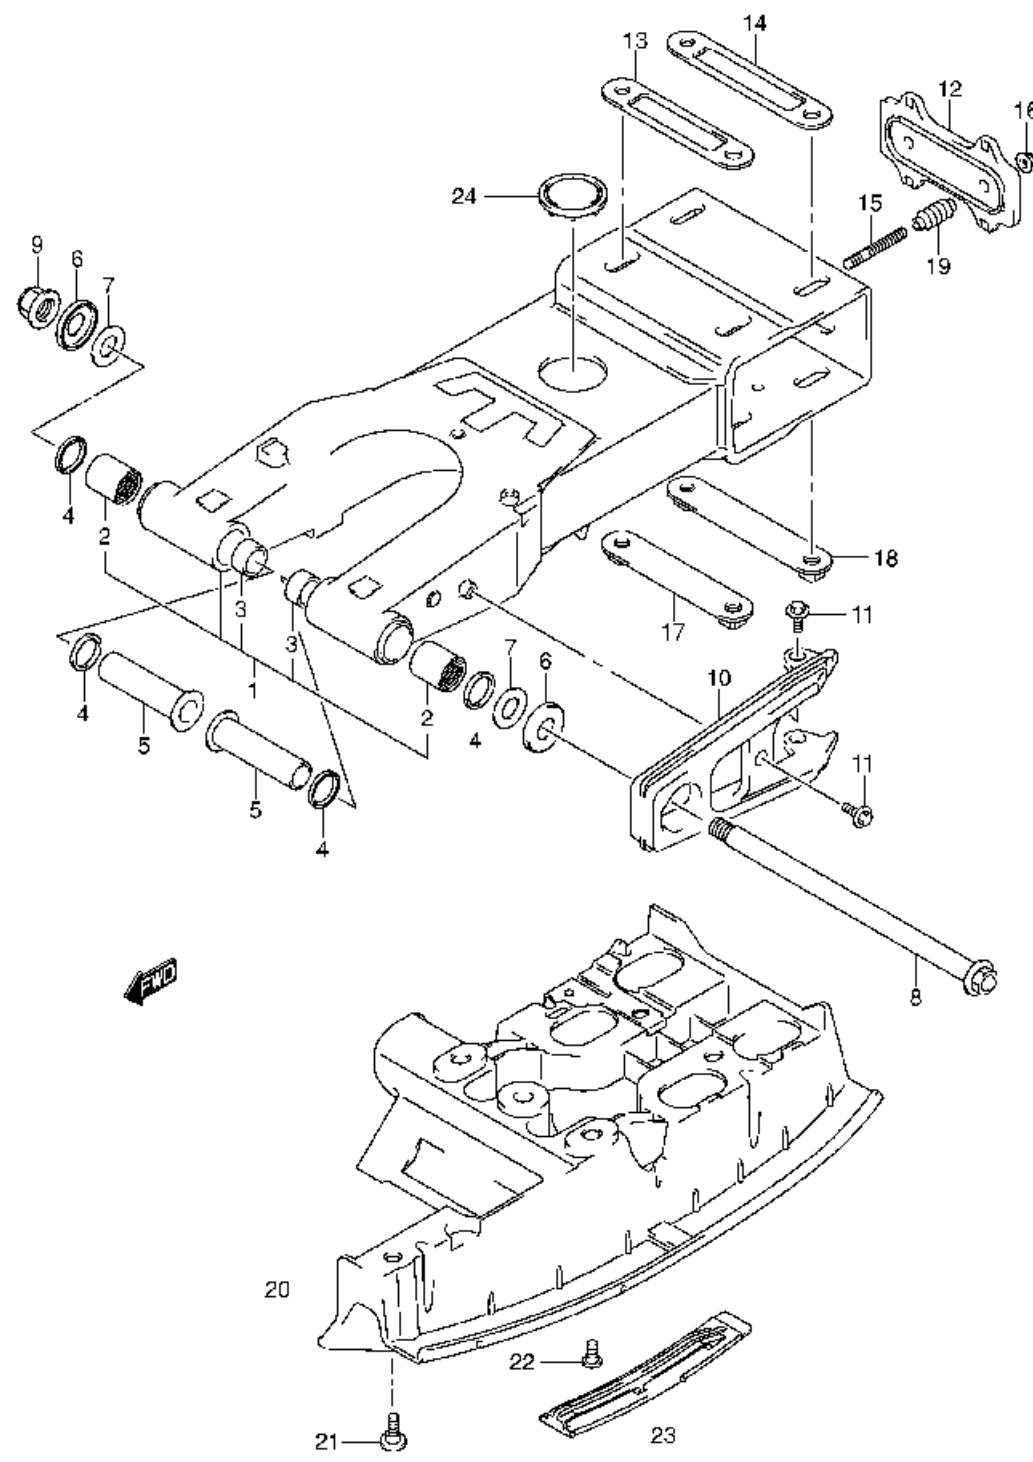

REAR SWINGING ARM (MODEL K3~F.NO.32113657)

Ref No	Part No	Description
1	61100-07890	Swinging Arm Set, Rear
2	09263-22017	. . Bearing, Pivot
3	61261-07G00	. . Bush, Rr Swinging Arm Pivot
4	09285-22001	Seal, Pivot Bearing
5	61252-07G00	Spacer
6	61262-28C10	Cover, Pivot Dust
7	08211-17341	Washer, Thrust
8	61211-07G00	Shaft, Pivot
9	08319-31168	Nut
10	61273-07G00	Buffer, Chain Touch Defense
11	09116-06152	Bolt
12	61421-01C01	Plate, Chain Adjuster
13	64718-07G00	Washer, Axle Housing Set Fr
14	64719-07G00	Washer, Axle Housing Set Rr
15	09108-08209	Bolt, Chain Adjuster
16	08319-31087	Nut, Chain Adjuster
17	61470-07G00	Washer, Axle Housing Set Fr
18	61480-07G00	Washer, Axle Housing Set Rr
19	61425-43B00	Boot, Chain Adjuster Bolt
20	61390-07G10	Guard, Swinging Arm Under
21	61393-09F00	Bolt, Guard
22	09106-08154	Bolt, Guard Center
23	61396-07G00	Buffer, Swgarm Guard No.1
24	61222-05A01	Cap, Rr Swinging Arm