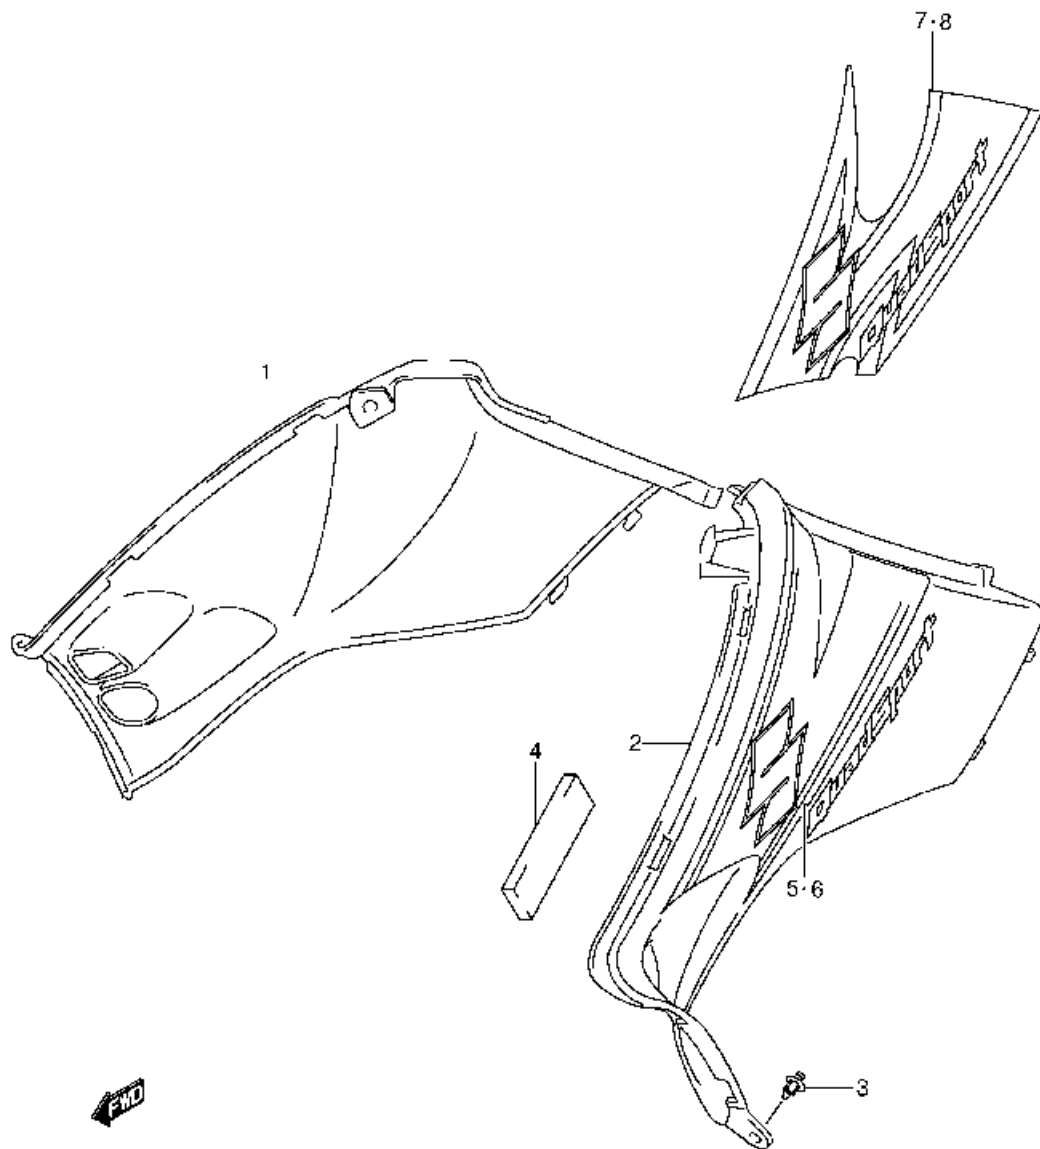

Ref No	Part No	Description
1	53112-07G00-YU1	Cover, Side Rh (yellow)
1	53112-07G00-019	Cover, Side Rh (black)
2	53122-07G00-YU1	Cover, Side Lh (yellow)
2	53122-07G00-019	Cover, Side Lh (black)
3	09409-07333	Clip
4	53145-07G00	Cushion
7	68155-07G20-KD2	Tape, Side Rh
7	68155-07G20-YDS	Tape, Side Rh
8	68156-07G20-KD2	Tape, Side Lh
8	68156-07G20-YDS	Tape, Side Lh