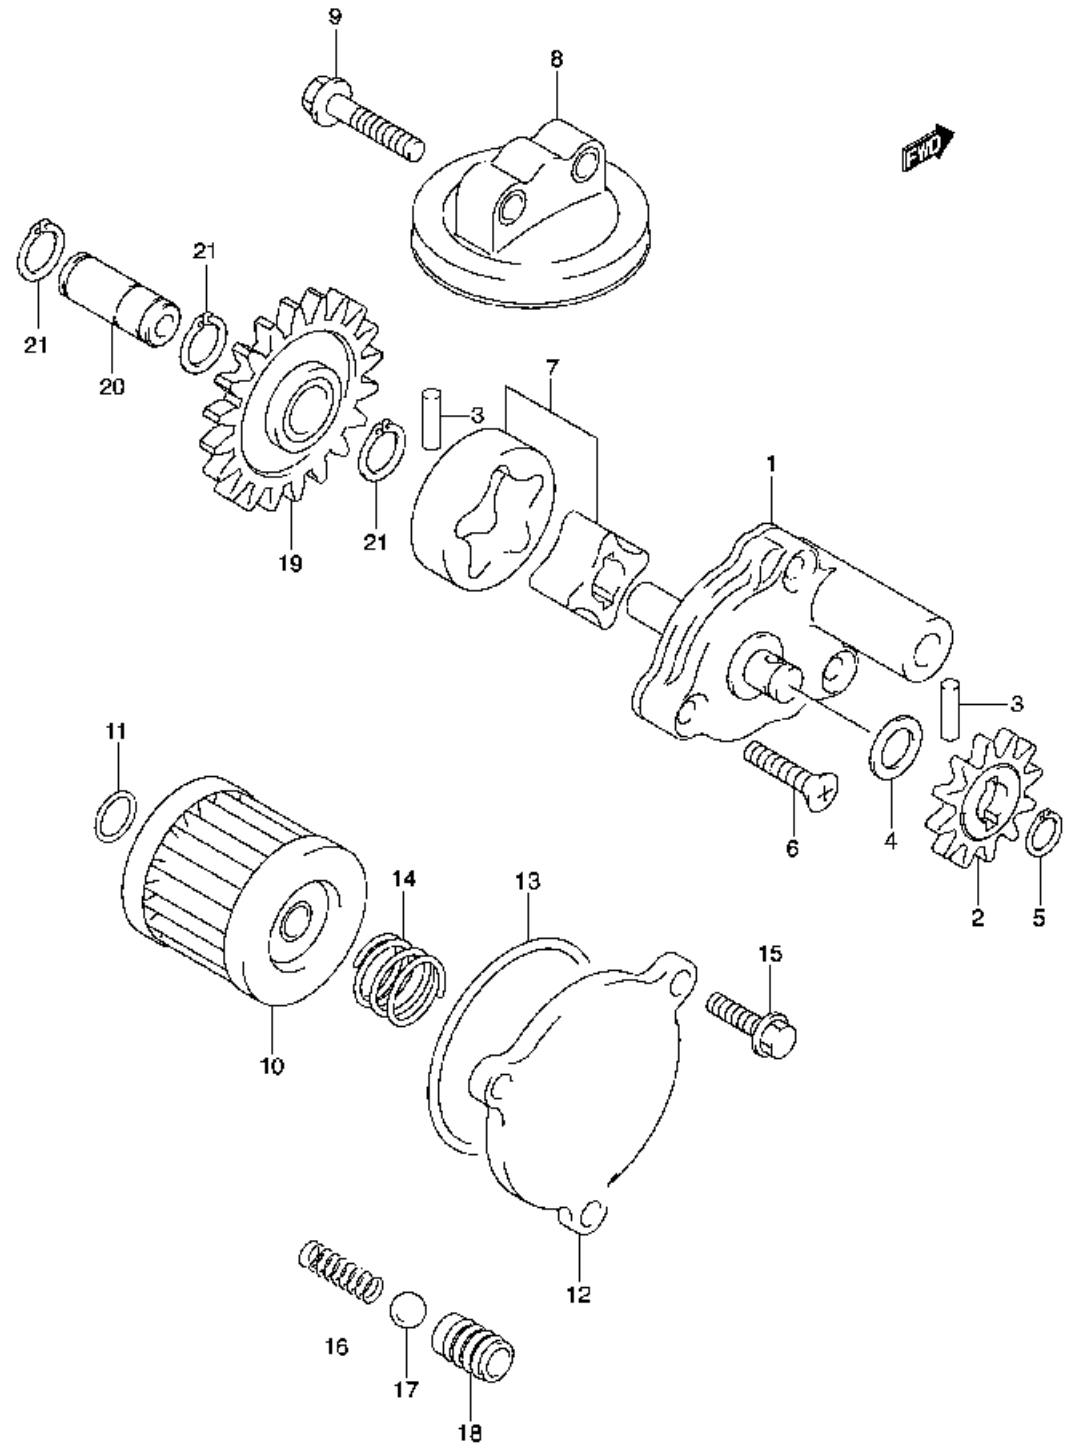

Ref No	Part No	Description
1	12611-07G00	Gear, Starter Idle No.1
2	09181-12130	Washer
3	08331-31126	Circlip
4	12615-07G00	Pin
5	12600-29F00	Limiter Assy, Starter Idle Gear
6	12618-31D01	Bush
7	08211-10221	Washer
8	12600-29810	Clutch Set, Starter
9	09263-25049	• Bearing (25x31x19)
10	07130-06163	Bolt

Ref No	Part No	Description
1	12760-29F00	Chain, Cam Shaft Drive
2	12771-29F00	Guide, Cam Chain No.1
3	12782-29F00	Guide, Cam Chain No.2
4	12811-07G00	Tensioner, Cam Chain
5	12812-35C00	Bolt
6	08211-06181	Washer
7	12830-07G00	Adjuster Assy, Tensioner
8	12837-24F10	. . Gasket
9	12833-05A00	. . Plug
10	12831-39F00	. . Spring
11	12837-24A10	Gasket, Adjuster
12	07130-06253	Bolt
13	12773-24F00	Retainer, Cam Chain Guide No.1
14	09126-06011	Screw

AIR CLEANER

Ref No	Part No	Description
1	13700-07G00	Cleaner Assy, Air
2	13780-07G00	. Filter
3	13791-03G00	. Holder
4	13792-03G00	. Stopper, Holder
5	02142-06163	. Screw
6	13881-07G00	. Tube, Outlet
7	13858-14D20	. Joint
8	13859-41B10	. Plug, Breather
9	09401-14301	. Clip
10	09402-82208	. Clamp (cleaner Side)
11	09402-64203	. Clamp (carburetor Side)
12	13810-07G00	. Trap, Flame
13	13740-07G00	. Cap, Air Cleaner
14	13746-07G00	... Gasket
15	13891-07G00	. Joint, Inlet
16	13896-07G00	. Duct, Inlet
17	09402-56208	. Clamp
18	01550-06163	Bolt, Air Cleaner Rh
19	01547-06203	Bolt, Air Cleaner Lh

Ref No	Part No	Description
1	16400-29F00	Pump Assy, Engine Oil No.1
2	16331-29F01	Gear, Driven
3	09261-04009	Pin
4	09181-10158	Washer
5	08331-31106	Circlip
6	02122-06253	Screw
7	16410-29F00	Rotor Set, Oil Pump No.2
8	16520-29F00	Strainer, Oil Pump
9	01550-06253	Bolt
10	16510-29F00	Filter, Engine Oil
11	09280-13004	O Ring (d:1.9,id:13.0)
12	16512-47E00	Cap, Oil Filter
13	09280-54001	O Ring (d:2.4,id:52.6)
14	09440-18002	Spring
15	01547-06163	Bolt
16	09440-07073	Spring
17	06111-12004	Ball
18	16442-29F00	Seat, Oil Check Valve
19	16321-29F00	Gear, Oil Pump Idle
20	16322-29F00	Shaft
21	08331-31126	Circlip