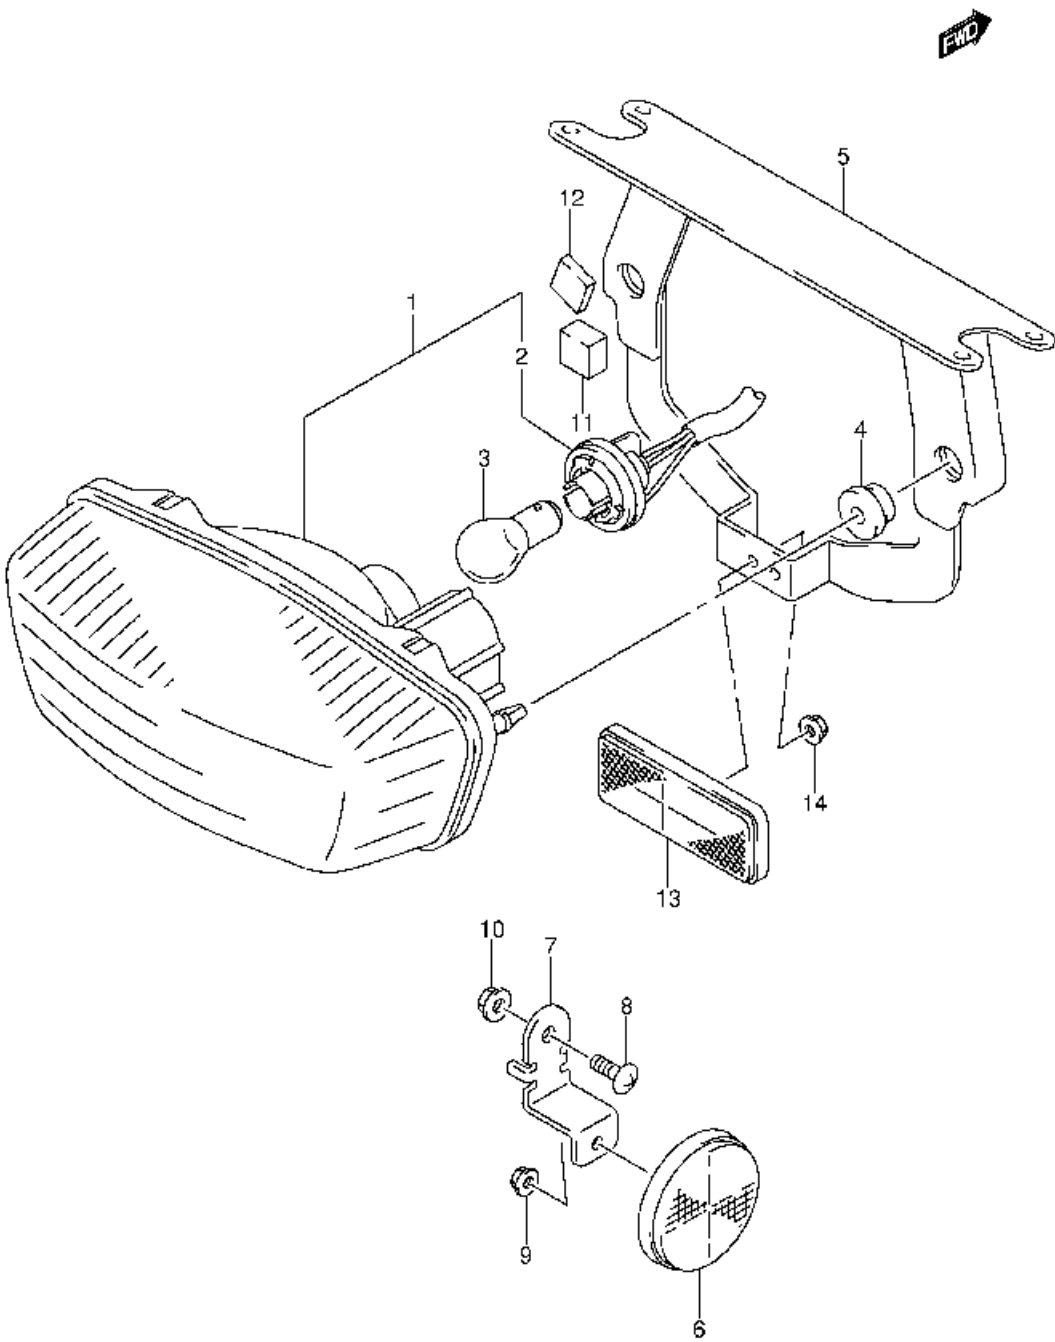

Ref No	Part No	Description
1	35710-03G00	Lamp Assy, Rear Comb
2	35718-03G00	• . Socket/cord Assy
3	09471-12083	• . Bulb (12v,21/5w)
4	09320-06023	Cushion
5	35726-07G10	Bracket, Rear Comb
6	35970-14A10	Reflector Assy, Rear Side
7	35975-07G00	Bracket, Rear Side Rr Rh
8	02142-06163	Screw, Rr Side Rr Bkt
9	08316-10053	Nut, Rr Side Rr
10	08316-10063	Nut, Rr Side Rr Bkt
11	33652-05G20	Cushion (12x17x17)
12	33652-07G10	Cushion (6x17x17)
13	35970-07F00	Reflector Assy, Rear
14	08316-10053	Nut