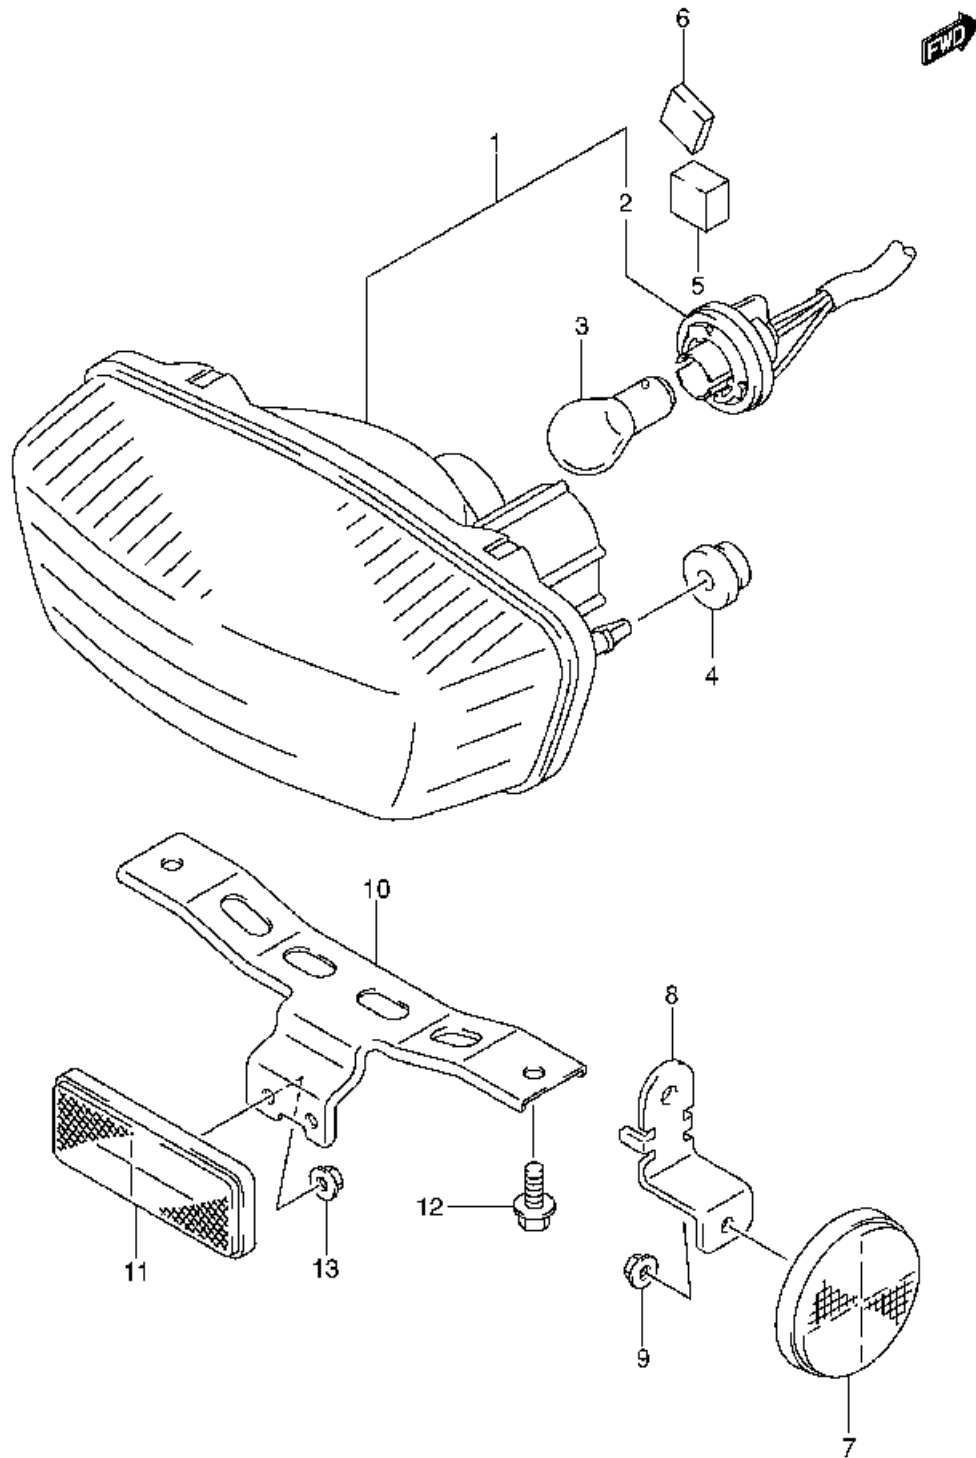

Ref No	Part No	Description
1	35710-03G00	Lamp Assy, Rear Comb
2	35718-03G00	• . Socket/cord Assy
3	09471-12083	• . Bulb (12v,21/5w)
4	09320-06023	Cushion
5	33652-05G20	Cushion (12x17x17)
6	33652-07G10	Cushion (6x17x17)
7	35970-14A10	Reflector Assy, Rear Side
8	35975-07G00	Bracket, Rear Side Rr Rh
9	08316-10053	Nut, Rr Side Rr
10	35726-07G20	Bracket, Rear Rr
11	35970-07F00	Reflector Assy, Rr
12	02162-06163	Screw, Rr Bkt
13	08316-10053	Nut