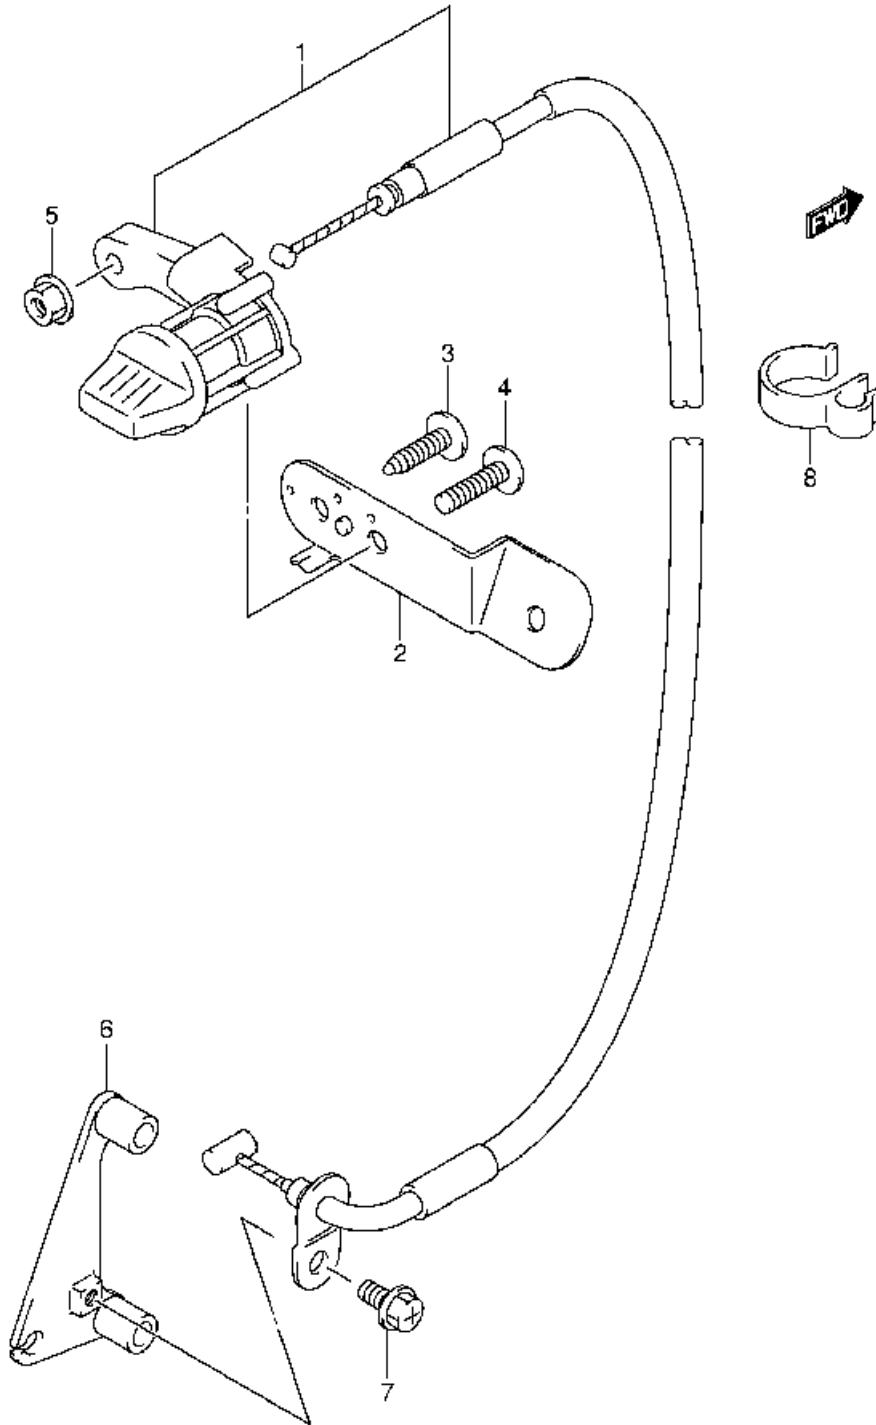

Ref No	Part No	Description
1	57900-07860	Knob Set, Reverse Lock
2	57940-07G00	Bracket, Knob
3	03541-05203	Screw
4	02142-05203	Screw
5	08316-10053	Nut
6	58850-07G00	Bracket, Reverse Cable
7	02162-05103	Bolt
8	09408-00044	Clip