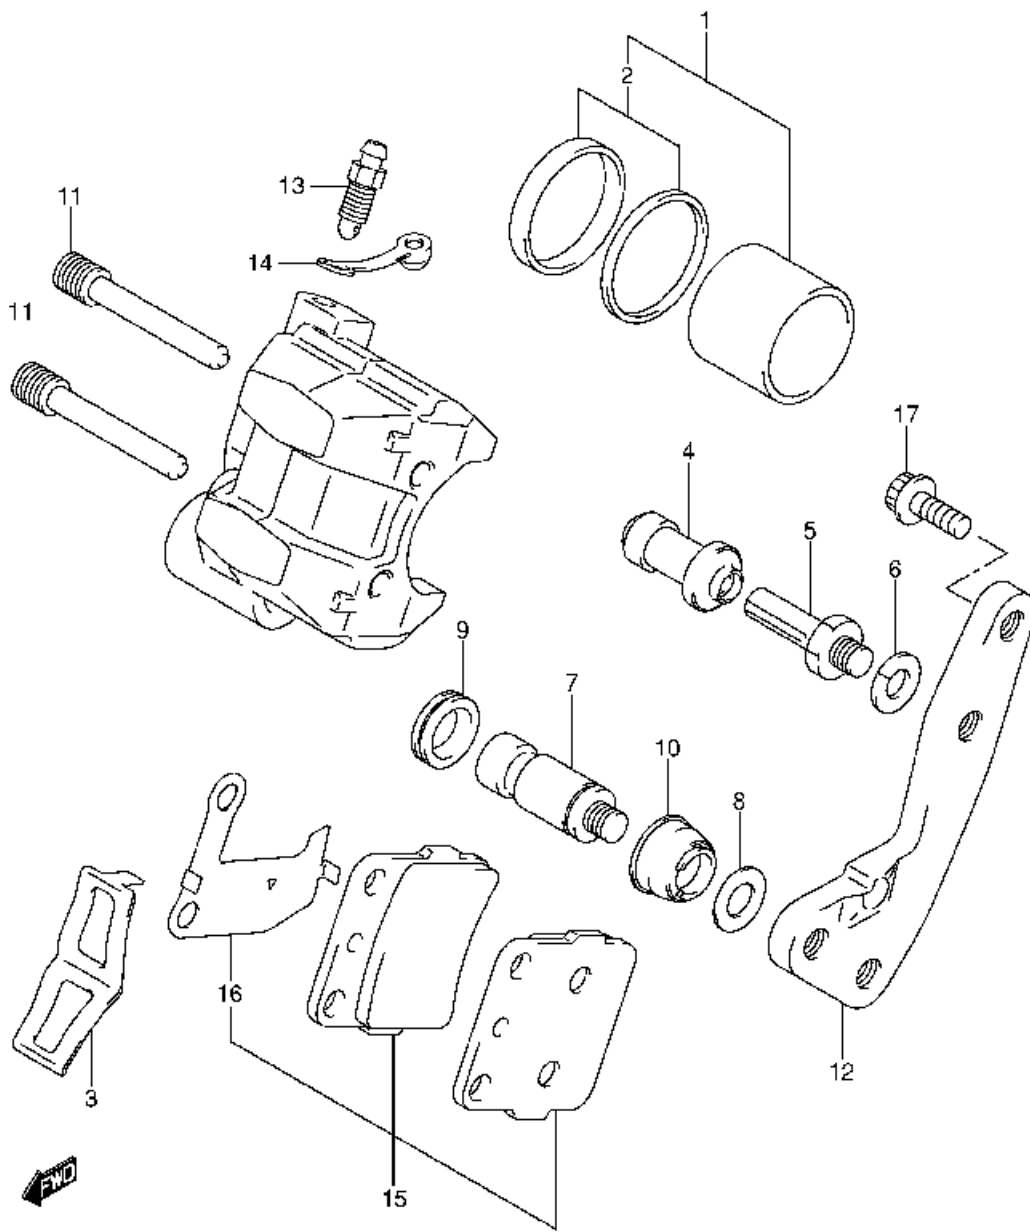

Ref No	Part No	Description
	59100-38F30-999	Caliper Assy, Front Rh
	59300-38F30-999	Caliper Assy, Front Lh
1	59100-38850	• . Piston Set
2	59100-38860	•• .. Seal Set, Piston
3	59315-13A00	• . Spring, Pad
4	59386-13A00	• . Boot
5	59382-13A00	• . Pin
6	59314-13A00	• . Washer
7	59105-38F00	• . Pin, Slide
8	59306-13A00	• . Spring
9	59384-13A00	• . Plug, Dust
10	59303-13A00	• . Boot
11	59345-00B20	• . Pin
12	59151-38F00	• . Bracket, Rh
12	59351-38F00	• . Bracket, Lh
13	59121-01A00	• . Bleeder
14	59122-01A00	• . Cap
15	59300-42860	Pad & Shim Set, R
15	59300-42870	Pad & Shim Set, L
16	59371-13A00	• . Shim, Rh
16	69372-00B20	• . Shim, Lh
17	07120-08163	Bolt (8x16)