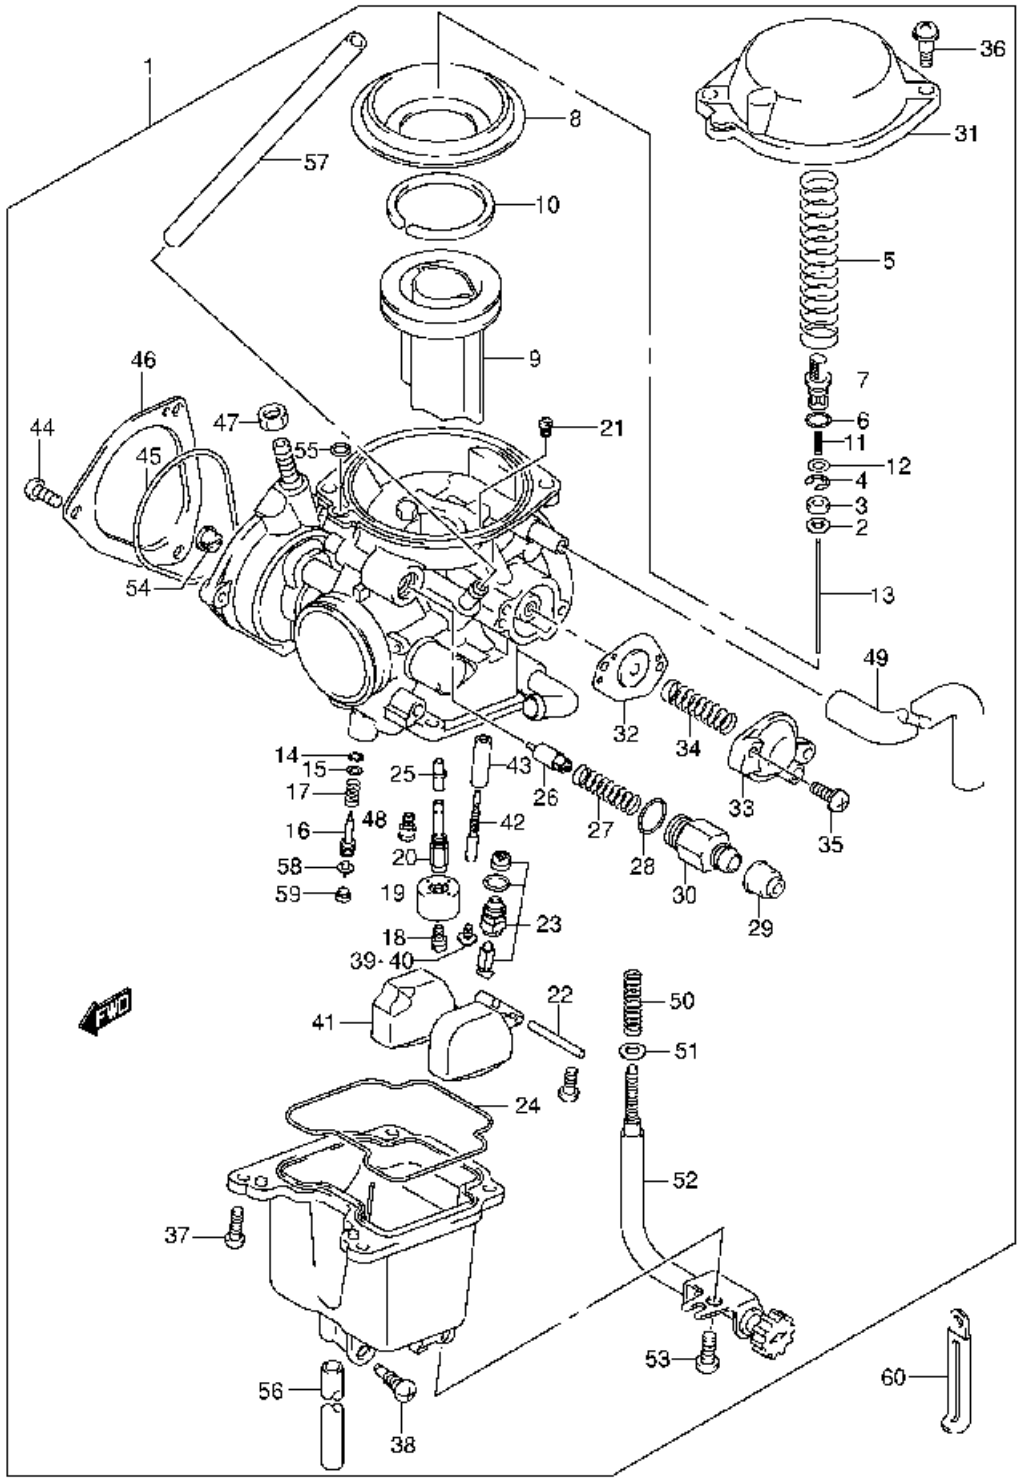

Ref No Part No Description

1	11341-07G00	Cover, Clutch
2	11482-07G00	Gasket, Clutch Cover
3	01550-08123	Plug, Oil Gallery
4	09168-08008	Gasket, Oil Gallery Plug
5	04211-09149	Pin
6	01547-06303	Bolt
7	09168-06023	Gasket
8	01547-06123	Plug, Oil Gallery
9	09168-06023	Gasket
10	09247-12006	Plug, Oil Gallery (12x10)
11	09168-12002	Gasket (12.1x16.2x1.2)
12	01550-06103	Bolt, Oil Level
13	09168-06004	Gasket (6.2x11x1.2)
14	11351-07G00	Cover, Magneto
15	11483-07G00	Gasket, Magneto Cover
16	04211-09149	Pin
17	01547-06303	Bolt
18	01547-06403	Bolt
19	09248-14011	Plug, T.d.c.
20	09168-14002	Gasket (13.8x18.8x0.4)
21	09259-36016-20H	Plug, Crank Hole
22	09280-33004	O Ring (d:3.1,id:32.7)
23	11360-07G00	Cover, Engine Sprocket
24	01547-06603	Bolt
25	09160-06126	Washer (6.5x14x2)
26	11352-29F50	Cover, Starter Idle Gear
27	09280-71004	O Ring (d:2.6,id:69.6)
28	01547-06163	Bolt
29	27640-07G00	Plate, Chain Guide

Ref No	Part No	Description
1	12611-07G00	Gear, Starter Idle No.1
2	09181-12130	Washer
3	08331-31126	Circlip
4	12615-07G00	Pin
5	12600-29F00	Limiter Assy, Starter Idle Gear
6	12618-31D01	Bush
7	08211-10221	Washer
8	12600-29810	Clutch Set, Starter
9	09263-25049	• Bearing (25x31x19)
10	07130-06163	Bolt

Ref No	Part No	Description
1	12651-29F00	Balancer, Crank
2	09262-15030	Bearing
3	12666-29F10	Gear, Driven
4	09261-05005	Pin, Inner Race
5	09140-12038	Nut (m12)
6	09181-12009	Washer (12.2x47x1.6)
7	12669-29F00	Race, Driven Gear Inner
8	09202-04017	Pin, Driven Gear
9	09440-09031	Spring, Driven Gear

Ref No	Part No	Description
1	12760-29F00	Chain, Cam Shaft Drive
2	12771-29F00	Guide, Cam Chain No.1
3	12782-29F00	Guide, Cam Chain No.2
4	12811-07G00	Tensioner, Cam Chain
5	12812-35C00	Bolt
6	08211-06181	Washer
7	12830-07G00	Adjuster Assy, Tensioner
8	12837-24F10	. . Gasket
9	12833-05A00	. . Plug
10	12831-39F00	. . Spring
11	12837-24A10	Gasket, Adjuster
12	07130-06253	Bolt
13	12773-24F00	Retainer, Cam Chain Guide No.1
14	09126-06011	Screw