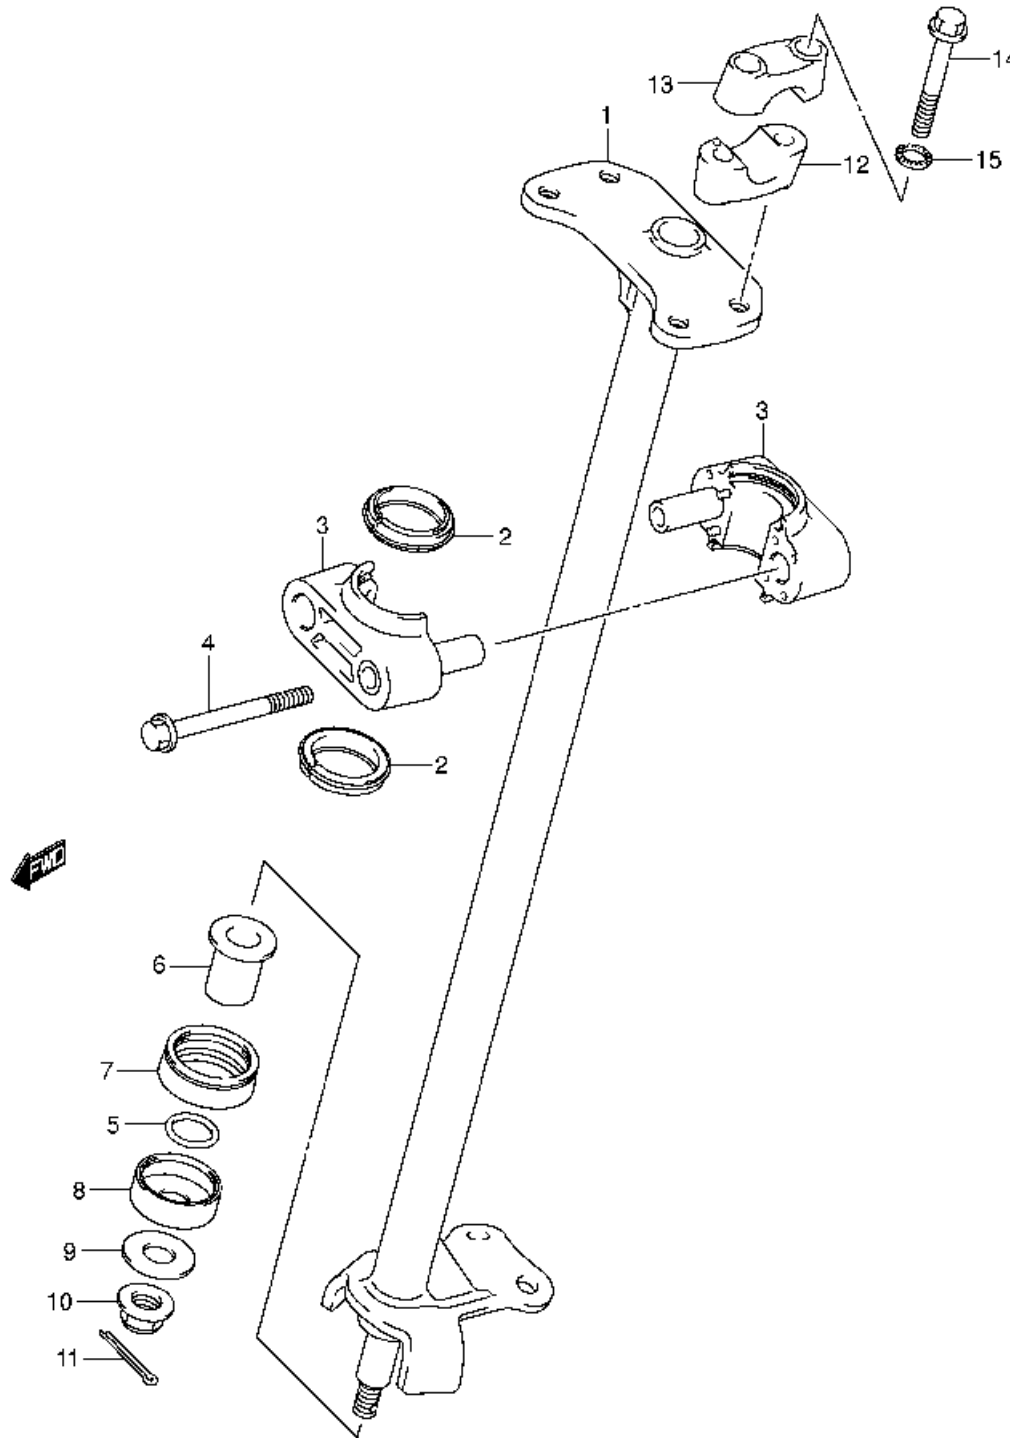

Ref No	Part No	Description
1	51650-07G10	Shaft, Steering
2	51678-24500	Dust Seal, Steering Holder (27x38x8.5)
3	51670-24500	Holder, Steering Shaft
4	01550-08753	Bolt
5	09280-17003	O Ring (d:3.1,id:16.8)
6	51661-19B10	Bush, Steering Shaft Lower (17x26x36.9)
7	51662-19A01	Dust Seal, Steering Shaft (30x40x14.4)
8	51663-24500	Dust Seal, Steering Lower (12.2x38x12)
9	09160-12073	Washer (12.5x32x2.3)
10	08319-31123	Nut
11	04111-20208	Cotter Pin
12	56211-21G00-291	Clamp, Handlebar Lower (black)
13	56211-27200-291	Holder, Handlebar
14	01550-08553	Bolt
15	09164-08015	Washer