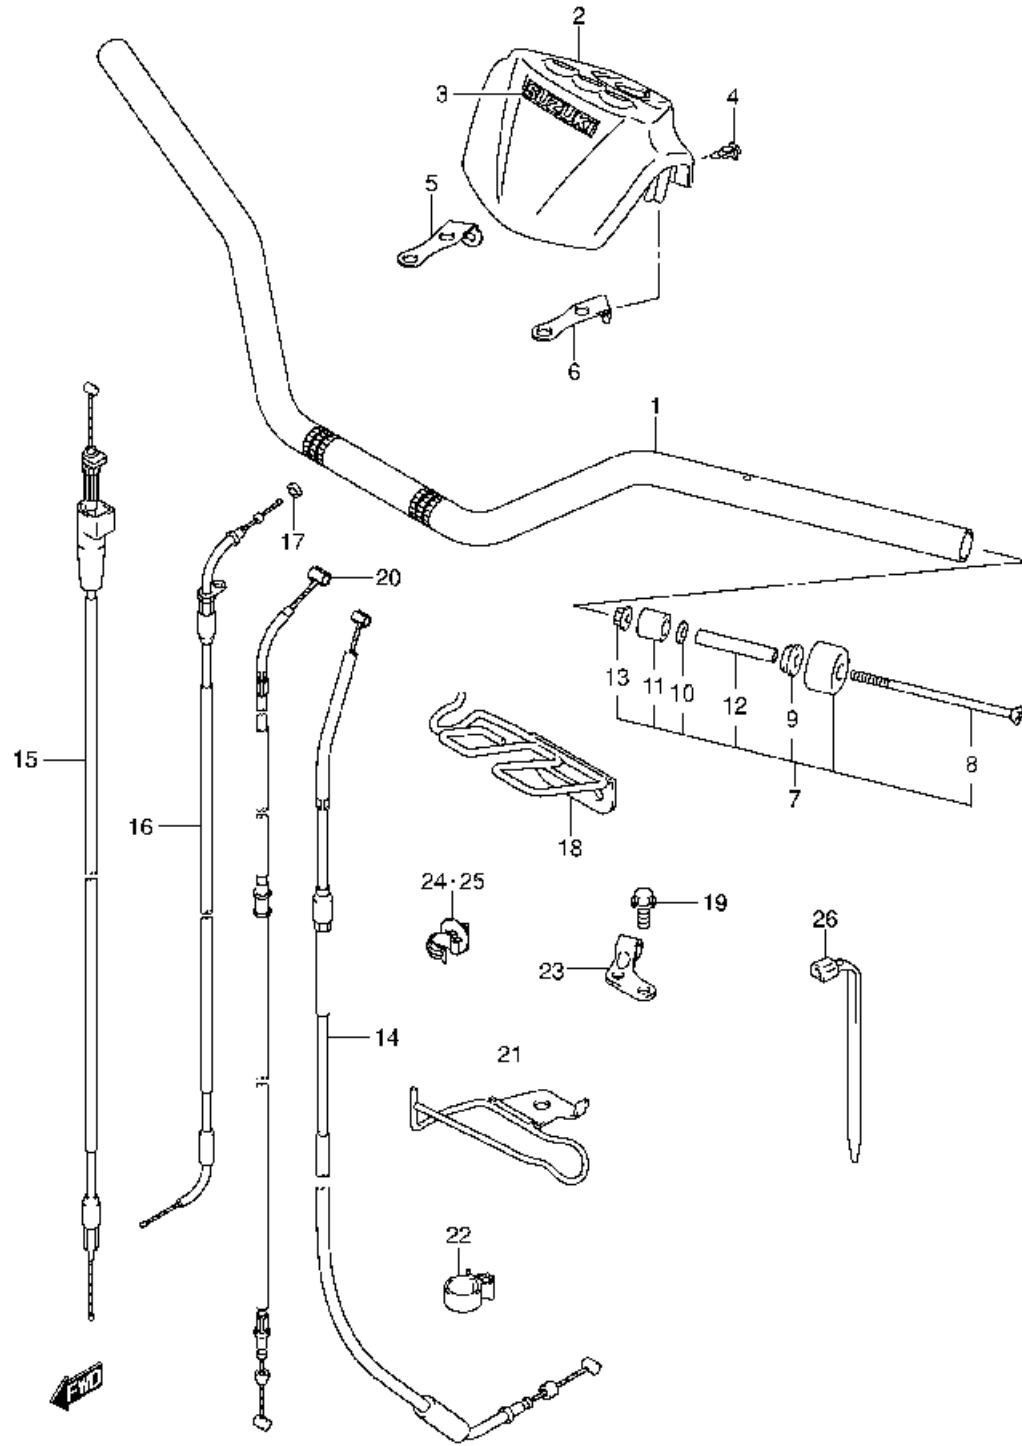

Ref No	Part No	Description
1	56111-07G10	Handlebar
2	56171-07G00-GY8	Cover, Steering Head
2	56171-07G00-60K	Cover, Steering Head
3	68721-05D00-GY8	Emblem
3	68721-05D00-8YM	Emblem
4	09409-06314-5PK	Clip (black)
5	56411-07G00	Bracket, Rh
6	56421-07G00	Bracket, Lh
7	56200-07850	Balancer Set, Handlebar
8	09127-06018	. . Screw
9	56272-23F00	. . Expander
10	09160-06126	. . Washer
11	56272-42F00	. . Expander
12	56276-17D00	. . Spacer
13	09159-06024	. . Nut
14	58200-07G00	Cable, Clutch
15	58300-07G00	Cable Assy, Throttle
16	58410-07G00	Cable, Starter
17	09320-06503	Washer
18	58620-07G00	Guide, Cable
19	09103-06092	Bolt
20	58810-07G10	Cable, Parking Brake
21	58631-07G10	Guide, Parking Cable
22	09403-14304	Clamp
23	58634-29F00	Stopper, Cable
24	09403-07325	Clamp
25	09403-07327	Clamp
26	09407-14403	Clamp, Cable