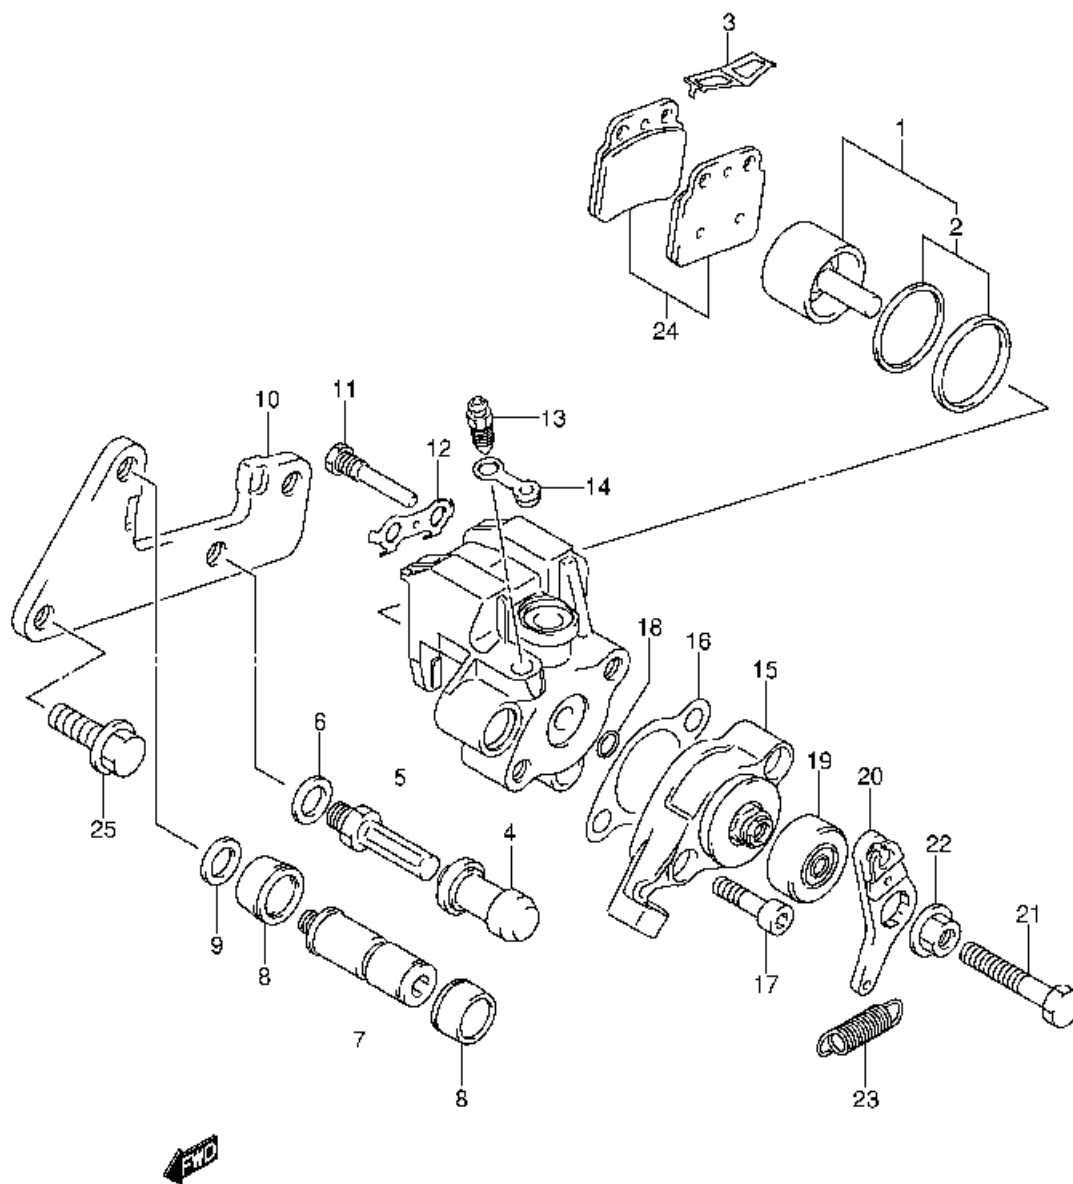

Ref No	Part No	Description
	69100-07G10-999	Caliper Assy, Rear
1	69100-19850	. Piston Set
2	69100-13820	.. Seal Set, Piston
3	59315-13A00	. Spring, Pad
4	59386-13A00	. Boot
5	59382-13A00	. Bolt
6	59314-13A00	. Washer
7	69305-19A00	. Pin
8	59303-13A00	. Boot
9	59306-13A00	. Spring
10	69151-07G00	. Bracket
11	59345-13A00	. Pin
12	59346-13A00	. Washer
13	59121-01A00	. Bleeder
14	59122-01A00	. Cap, Bleeder
15	69320-07G00	. Parking
16	69326-19A01	. Packing
17	69321-19A00	. Bolt
18	69322-19A00	. O Ring
19	69329-19A00	. Boot
20	69325-19A00	. Arm
21	69127-07G00	. Bolt, Adjust
22	69323-19A00	. Nut
23	69328-19A00	. Spring
24	69100-07810	Pad Set
25	09103-08156	Bolt