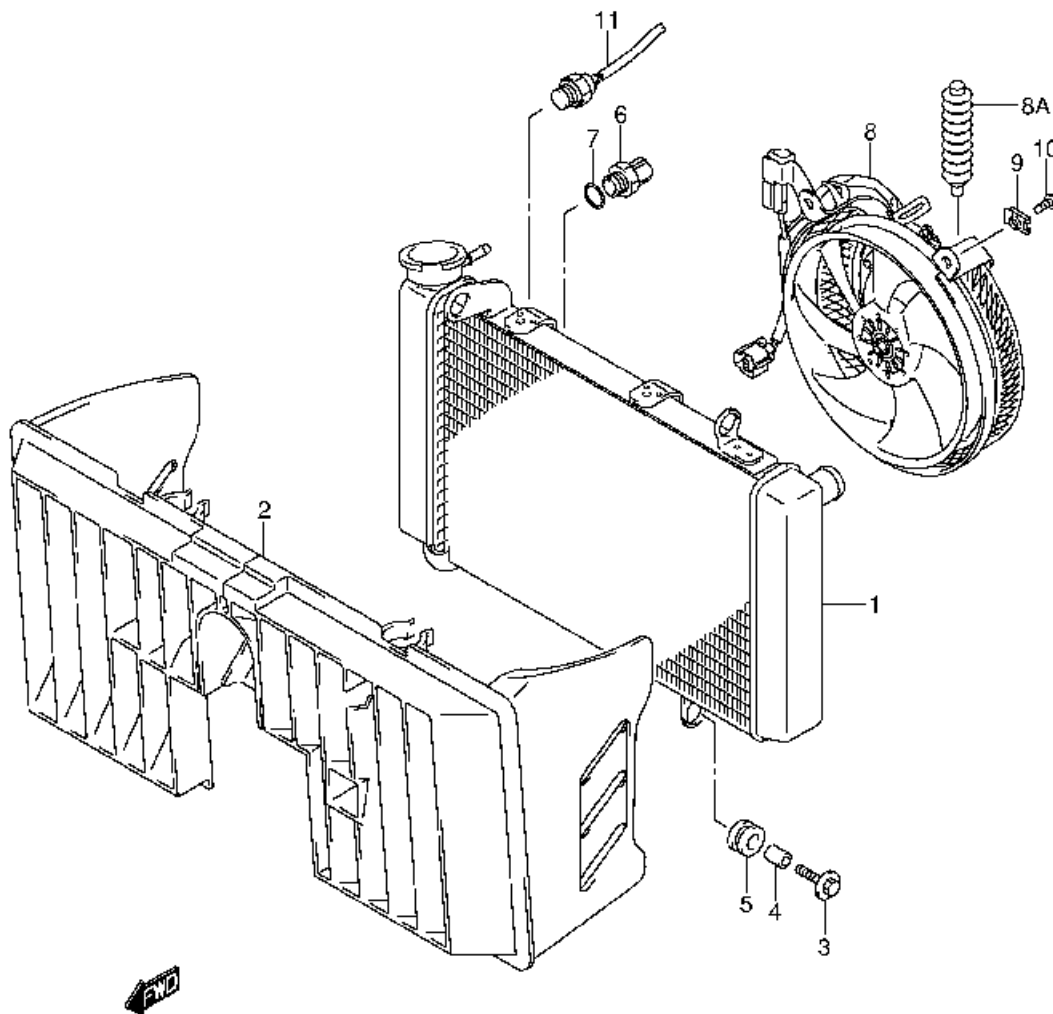

Ref No	Part No	Description
1	17710-07G10	Radiator Assy, Water
2	17760-07G00	Cover, Radiator
3	09118-06097	Bolt
4	09180-06290	Spacer
5	09320-10042	Cushion
6	17680-50F70	Switch, Radiator Fan
7	17689-50F00	O Ring
8	17800-07G10	Fan Assy, Radiator
8a	17820-07G10	Boot
9	17802-14F00	Nut
10	01550-06103	Bolt
11	34850-07G00	Switch Assy, Water Temp